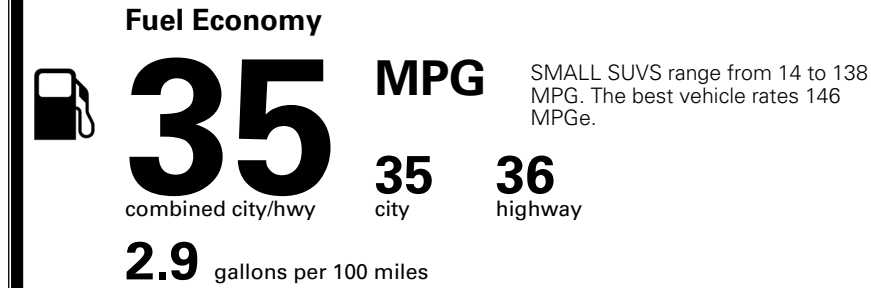

MANUFACTURER'S SUGGESTED RETAIL PRICE ▶

COMPARE HEV SX-PRESTIGE AWD FEATURES

1. Added to/in place of std HEV X-LINE AWD features
2. LED Fog Lights
   - Power Folding Outside Mirrors
   - Roof Rails
   - 12.3" Touchscreen Display w/Navigation
   - Harman/Kardon Premium Audio System
   - 12.3" Instrument Display
   - Head-Up Display
   - Blind-Spot View Monitor
   - Surround View Monitor
   - Highway Driving Assist 2
   - Parking Collision-Avoidance Assist - Reverse
   - Parking Distance Warning - Side
   - Blind-Spot Collision-Avoidance Assist
   - Remote Smart Parking Assist
   - Memory Driver's Seat & Outside Mirrors
   - Power Front Passenger Seat
   - Ventilated Front Seats
   - Heated Rear Outboard Seats
   - Heated Steering Wheel
   - Smartphone Digital Key* (Requires Kia Connect**)

ADDITIONAL INSTALLED EQUIPMENT:

(In addition to or in place of standard features)

All Weather Floor Mats	$220.00
Cross Bars	$380.00
Carpeted Floor Mats	$200.00
Cargo Net (w/Audio)	$65.00
Carpet Cargo Mat w/Seatback Protection	$140.00
Mud Guards	$155.00
Wheel Locks	$80.00

MSRP INCLUDING OPTIONS

$ 41,830.00

INLAND FREIGHT AND HANDLING

$ 1,495.00

TOTAL MANUFACTURER'S SUGGESTED RETAIL PRICE ▶

$ 43,325.00

TOTAL ADDITIONAL WEIGHT: 30.4

EPA DOT Fuel Economy and Environment

Gasoline Vehicle

You save $1,500
in fuel costs over 5 years
compared to the average new vehicle.

Annual fuel cost $1,400