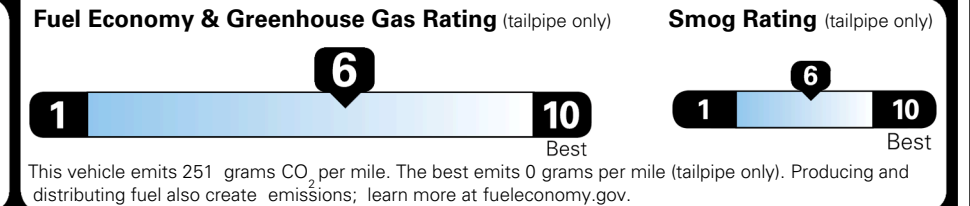

Actual results will vary for many reasons, including driving conditions and how you drive and maintain your vehicle. The average new vehicle gets 29 MPG and costs $8,500 to fuel over 5 years. Cost estimates are based on 15,000 miles per year at $ 3.30 per gallon. MPGe is miles per gasoline gallon equivalent. Vehicle emissions are a significant cause of climate change and smog.

fueleconomy.gov

Calculate personalized estimates and compare vehicles

GOVERNMENT 5-STAR SAFETY RATINGS

Overall Vehicle Score ★★★★★

Based on the combined rating of frontal, side and rollover. Should ONLY be compared to other vehicles of similar size and weight.

Frontal	Driver	★★★★★
Crash	Passenger	★★★★★

Based on the risk of injury in a frontal impact. Should ONLY be compared to other vehicles of similar size and weight.

Side	Front seat	★★★★★
Crash	Rear seat	★★★★★

Star ratings based on the risk of injury in a side impact.

Rollover ★★★★★

Star ratings based on the risk of rollover in a single-vehicle crash.

Star ratings range from 1 to 5 stars (★★★★★) with 5 being the highest.

Source: National Highway Traffic Safety Administration (NHTSA).

www.safercar.gov or 1-888-327-4236

Manufacturer's suggested retail price includes Manufacturer's recommended pre-delivery service. License and title fees, state and local taxes and other dealer installed options and accessories are not included in the manufacturer's suggested retail price.

PARTS CONTENT INFORMATION

FOR VEHICLES IN THIS CAR LINE U.S./CANADIAN PARTS CONTENT: 1 %

MAJOR SOURCES OF FOREIGN PARTS: KOREA: 90%

NOTE: PARTS CONTENT DOES NOT INCLUDE FINAL ASSEMBLY, DISTRIBUTION, OR OTHER NON-PARTS COSTS.

FOR THIS VEHICLE FINAL ASSEMBLY POINT: GWANGJU, KOREA

COUNTRY OF ORIGIN

ENGINE (MOTOR): KOREA

TRANSMISSION: KOREA