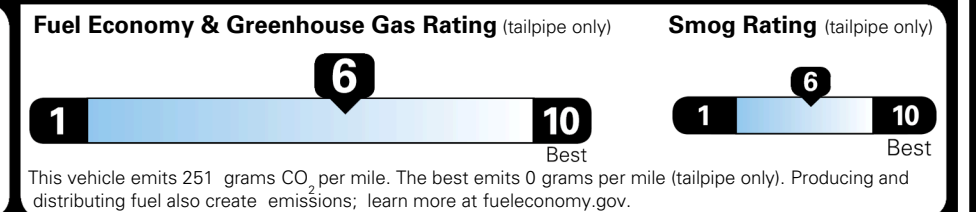

\$495.00
 \$220.00
 \$130.00
 \$375.00

MSRP INCLUDING OPTIONS

\$ 36,910.00

INLAND FREIGHT AND HANDLING

\$ 1,495.00

TOTAL MANUFACTURER'S SUGGESTED RETAIL PRICE ▶

\$ 38,405.00

TOTAL ADDITIONAL WEIGHT: 9.9

EPA DOT Fuel Economy and Environment

Gasoline Vehicle

You save \$1,500
 in fuel costs over 5 years compared to the average new vehicle.

Annual fuel cost \$1,400

Actual results will vary for many reasons, including driving conditions and how you drive and maintain your vehicle. The average new vehicle gets 29 MPG and costs \$8,500 to fuel over 5 years. Cost estimates are based on 15,000 miles per year at \$ 3.30 per gallon. MPGe is miles per gasoline gallon equivalent. Vehicle emissions are a significant cause of climate change and smog.