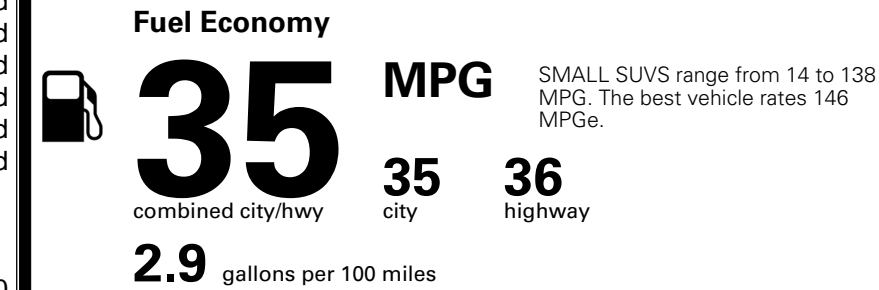

EPA DOT Fuel Economy and Environment

Gasoline Vehicle

You save $1,500
in fuel costs over 5 years compared to the average new vehicle.

Annual fuel cost $1,400