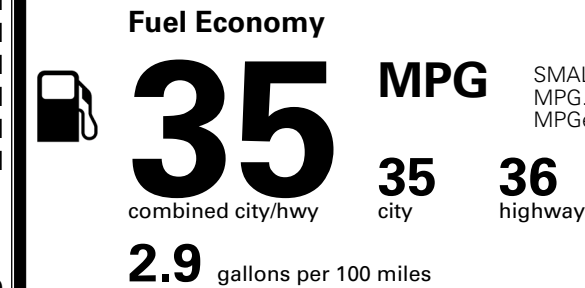

MSRP INCLUDING OPTIONS \$ 36,265.00

INLAND FREIGHT AND HANDLING \$ 1,495.00

TOTAL MANUFACTURER'S SUGGESTED RETAIL PRICE ▶ \$ 37,760.00

TOTAL ADDITIONAL WEIGHT: 7.9

*Additional terms and conditions apply.

**Kia Connect may be currently unavailable for some Model Year 2022 and newer vehicles sold or purchased in Massachusetts; please see owners.kia.com for more information.

EPA DOT Fuel Economy and Environment

Gasoline Vehicle

SMALL SUVs range from 14 to 138 MPG. The best vehicle rates 146 MPGe.

You save \$1,500
 in fuel costs over 5 years compared to the average new vehicle.