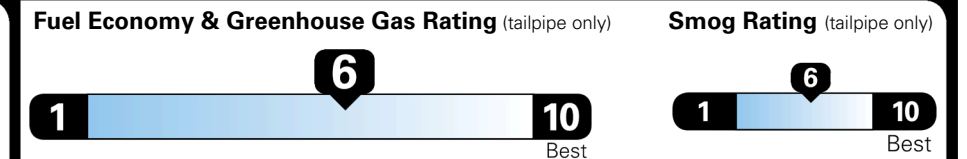

This vehicle emits 251 grams CO₂ per mile. The best emits 0 grams per mile (tailpipe only). Producing and distributing fuel also create emissions; learn more at fueleconomy.gov.

Actual results will vary for many reasons, including driving conditions and how you drive and maintain your vehicle. The average new vehicle gets 29 MPG and costs $8,500 to fuel over 5 years. Cost estimates are based on 15,000 miles per year at $ 3.30 per gallon. MPGe is miles per gasoline gallon equivalent. Vehicle emissions are a significant cause of climate change and smog.

fueleconomy.gov

Calculate personalized estimates and compare vehicles

GOVERNMENT 5-STAR SAFETY RATINGS

Overall Vehicle Score ★★★★★

Based on the combined rating of frontal, side and rollover. Should ONLY be compared to other vehicles of similar size and weight.

Frontal	Driver	★★★★★
Crash	Passenger	★★★★★

Based on the risk of injury in a frontal impact. Should ONLY be compared to other vehicles of similar size and weight.

Side	Front seat	★★★★★
Crash	Rear seat	★★★★★

Star ratings based on the risk of injury in a side impact.

Rollover ★★★★★

Star ratings based on the risk of rollover in a single-vehicle crash.

Star ratings range from 1 to 5 stars (★★★★★) with 5 being the highest.

Source: National Highway Traffic Safety Administration (NHTSA).

www.safercar.gov or 1-888-327-4236

Manufacturer's suggested retail price includes Manufacturer's recommended pre-delivery service. License and title fees, state and local taxes and other dealer installed options and accessories are not included in the manufacturer's suggested retail price.

PARTS CONTENT INFORMATION

FOR VEHICLES IN THIS CAR LINE U.S./CANADIAN PARTS CONTENT: 1 %

MAJOR SOURCES OF FOREIGN PARTS: KOREA: 90%

NOTE: PARTS CONTENT DOES NOT INCLUDE FINAL ASSEMBLY, DISTRIBUTION, OR OTHER NON-PARTS COSTS.

FOR THIS VEHICLE FINAL ASSEMBLY POINT: GWANGJU, KOREA

COUNTRY OF ORIGIN

ENGINE (MOTOR): KOREA

TRANSMISSION: KOREA