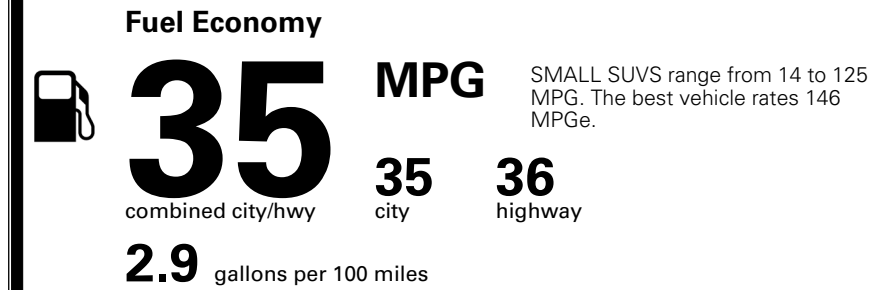

WARRANTY

10 Year/100,000 Mile Limited Powertrain Warranty
10 Year/100,000 Mile Limited Battery Warranty
5 Year/60,000 Mile Limited Basic Warranty
5 Year/60,000 Mile Roadside Assistance

*Additional terms and conditions apply.
**Kia Connect may be currently unavailable for some Model Year 2022 and newer vehicles sold or purchased in Massachusetts; please see owners.kia.com for more information.
NOTE: When you purchase this vehicle, Kia America, Inc. collects personal information you provide to the dealership. For information on our collection and use of personal information and your rights, please see our Privacy Policy on www.kia.com.

MANUFACTURER'S SUGGESTED RETAIL PRICE ▶

COMPARE HEV EX AWD FEATURES

Added to/in place of standard HEV S AWD features

- Smart Power Liftgate
- SynTex Seating Material
- Wireless Charging Pad
- Roof Rails
- Dual Illuminated Vanity Mirrors

ADDITIONAL INSTALLED EQUIPMENT:
(In addition to or in place of standard features)
Carpeted Floor Mats $200.00
Auto-Dimming Mirror w/ HomeLink™ $375.00

MSRP INCLUDING OPTIONS $ 34,365.00

INLAND FREIGHT AND HANDLING $ 1,495.00

TOTAL MANUFACTURER'S SUGGESTED RETAIL PRICE ▶

$ 33,790.00

Included
Included
Included
Included
Included
Included

$200.00
$375.00

$ 35,860.00

TOTAL ADDITIONAL WEIGHT: 7.9

EPA DOT Fuel Economy and Environment

Gasoline Vehicle

You save
$1,500
in fuel costs
over 5 years
compared to the
average new vehicle.

Annual fuel cost
$1,400