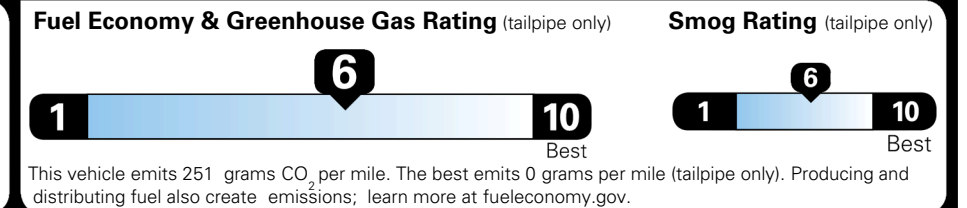

Actual results will vary for many reasons, including driving conditions and how you drive and maintain your vehicle. The average new vehicle gets 29 MPG and costs $8,500 to fuel over 5 years. Cost estimates are based on 15,000 miles per year at $ 3.30 per gallon. MPGe is miles per gasoline gallon equivalent. Vehicle emissions are a significant cause of climate change and smog.

fueleconomy.gov

Calculate personalized estimates and compare vehicles

GOVERNMENT 5-STAR SAFETY RATINGS

Overall Vehicle Score ★ ★ ★ ★ ★

Based on the combined rating of frontal, side and rollover. Should ONLY be compared to other vehicles of similar size and weight.

Frontal Driver ★ ★ ★ ★ ★

Crash Passenger ★ ★ ★ ★ ★

Based on the risk of injury in a frontal impact. Should ONLY be compared to other vehicles of similar size and weight.

Side Front seat ★ ★ ★ ★ ★

Crash Rear seat ★ ★ ★ ★ ★

Star ratings based on the risk of injury in a side impact.

Rollover ★ ★ ★ ★ ★

Star ratings based on the risk of rollover in a single-vehicle crash.

Star ratings range from 1 to 5 stars (★★★★★) with 5 being the highest.

Source: National Highway Traffic Safety Administration (NHTSA).

www.safercar.gov or 1-888-327-4236

Manufacturer's suggested retail price includes Manufacturer's recommended pre-delivery service. License and title fees, state and local taxes and other dealer installed options and accessories are not included in the manufacturer's suggested retail price.

PARTS CONTENT INFORMATION

FOR VEHICLES IN THIS CAR LINE U.S./CANADIAN PARTS CONTENT: 1 %

MAJOR SOURCES OF FOREIGN PARTS: KOREA: 90%

NOTE: PARTS CONTENT DOES NOT INCLUDE FINAL ASSEMBLY, DISTRIBUTION, OR OTHER NON-PARTS COSTS.

FOR THIS VEHICLE FINAL ASSEMBLY POINT: GWANGJU, KOREA

COUNTRY OF ORIGIN

ENGINE (MOTOR): KOREA

TRANSMISSION: KOREA