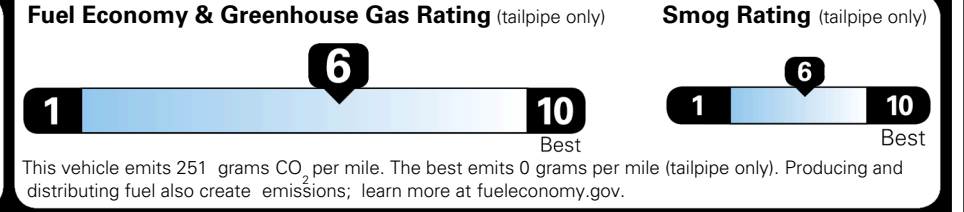

Actual results will vary for many reasons, including driving conditions and how you drive and maintain your vehicle. The average new vehicle gets 29 MPG and costs $8,500 to fuel over 5 years. Cost estimates are based on 15,000 miles per year at $ 3.30 per gallon. MPGe is miles per gasoline gallon equivalent. Vehicle emissions are a significant cause of climate change and smog.

fueleconomy.gov
Calculate personalized estimates and compare vehicles

Smartphone QR Code