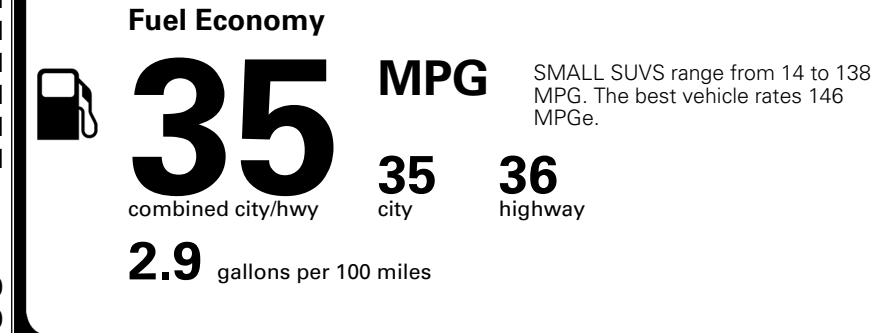

TOTAL MANUFACTURER'S SUGGESTED RETAIL PRICE ▶

\$ 37,400.00

TOTAL ADDITIONAL WEIGHT: 8.7

EPA DOT Fuel Economy and Environment

Gasoline Vehicle

You save \$1,500
 in fuel costs over 5 years compared to the average new vehicle.