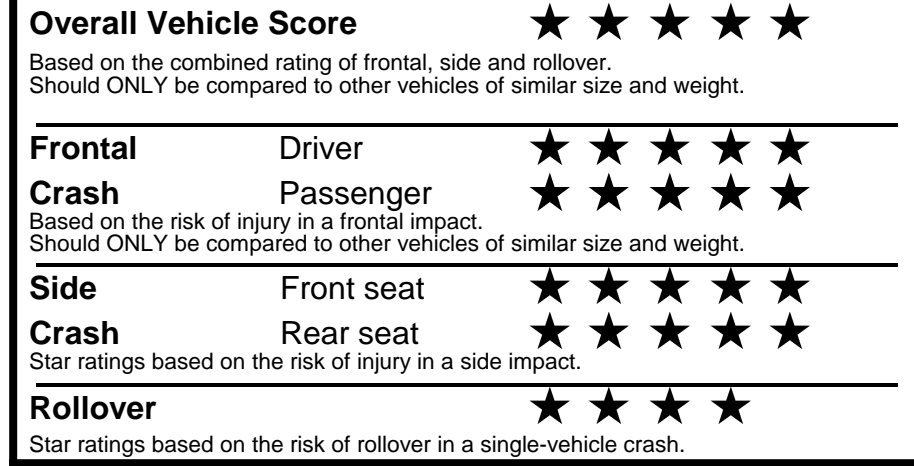

fueleconomy.gov
 Calculate personalized estimates and compare vehicles

Smartphone QR Code

GOVERNMENT 5-STAR SAFETY RATINGS

Star ratings range from 1 to 5 stars (★★★★★) with 5 being the highest.
 Source: National Highway Traffic Safety Administration (NHTSA).
www.safercar.gov or 1-888-327-4236