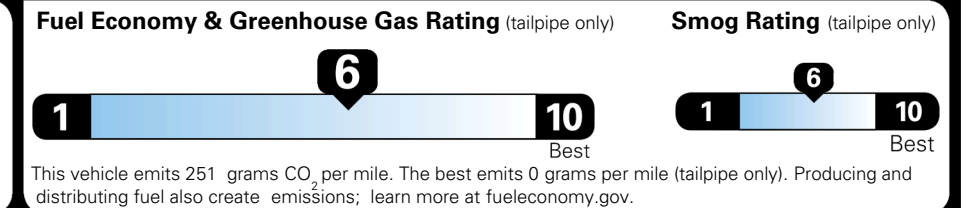

Actual results will vary for many reasons, including driving conditions and how you drive and maintain your vehicle. The average new vehicle gets 29 MPG and costs $8,500 to fuel over 5 years. Cost estimates are based on 15,000 miles per year at $ 3.30 per gallon. MPGe is miles per gasoline gallon equivalent. Vehicle emissions are a significant cause of climate change and smog.

fueleconomy.gov

Calculate personalized estimates and compare vehicles

GOVERNMENT 5-STAR SAFETY RATINGS

Overall Vehicle Score ★★★★★

Based on the combined rating of frontal, side and rollover. Should ONLY be compared to other vehicles of similar size and weight.

Frontal Crash Driver Passenger ★★★★★

Based on the risk of injury in a frontal impact. Should ONLY be compared to other vehicles of similar size and weight.

Side Crash Front seat Rear seat ★★★★★

Star ratings based on the risk of injury in a side impact.

Rollover ★★★★★

Star ratings based on the risk of rollover in a single-vehicle crash.

Star ratings range from 1 to 5 stars (★★★★★) with 5 being the highest.

Source: National Highway Traffic Safety Administration (NHTSA).
www.safercar.gov or 1-888-327-4236

Manufacturer's suggested retail price includes Manufacturer's recommended pre-delivery service. License and title fees, state and local taxes and other dealer installed options and accessories are not included in the manufacturer's suggested retail price.

PARTS CONTENT INFORMATION

FOR VEHICLES IN THIS CAR LINE U.S./CANADIAN PARTS CONTENT: 1 %

MAJOR SOURCES OF FOREIGN PARTS: KOREA: 90%

NOTE: PARTS CONTENT DOES NOT INCLUDE FINAL ASSEMBLY, DISTRIBUTION, OR OTHER NON-PARTS COSTS.

FOR THIS VEHICLE FINAL ASSEMBLY POINT: GWANGJU, KOREA

COUNTRY OF ORIGIN

ENGINE (MOTOR): KOREA

TRANSMISSION: KOREA