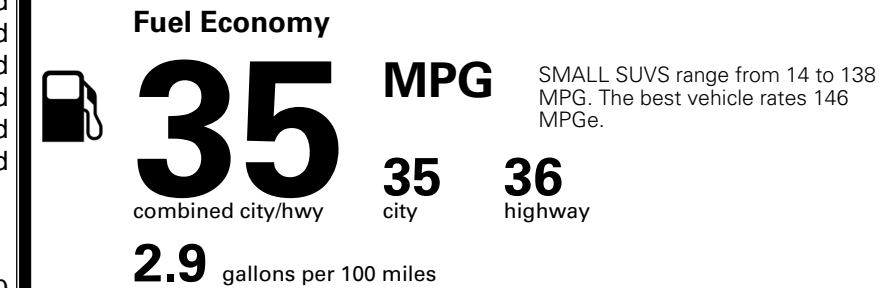

MSRP INCLUDING OPTIONS \$ 36,265.00

INLAND FREIGHT AND HANDLING \$ 1,495.00

TOTAL MANUFACTURER'S SUGGESTED RETAIL PRICE ▶ \$ 37,760.00

TOTAL ADDITIONAL WEIGHT: 7.9

EPA DOT Fuel Economy and Environment

Gasoline Vehicle