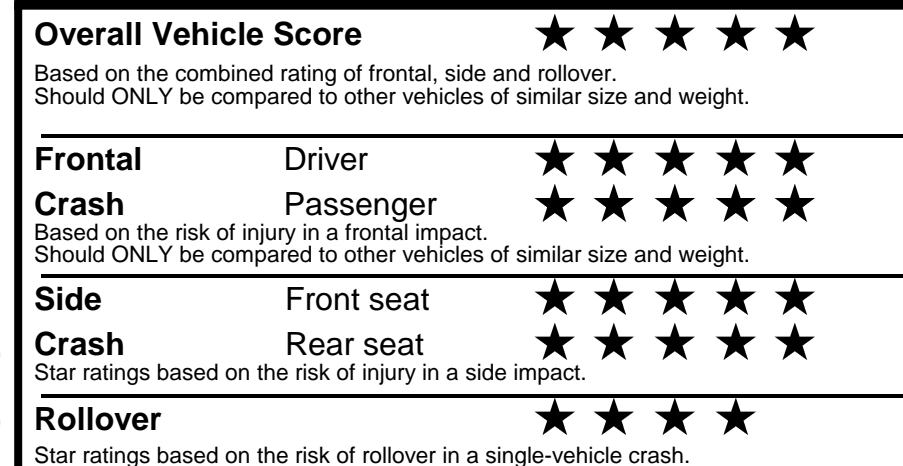

fueleconomy.gov
 Calculate personalized estimates and compare vehicles

Smartphone QR Code

GOVERNMENT 5-STAR SAFETY RATINGS

PARTS CONTENT INFORMATION

FOR VEHICLES IN THIS CAR LINE U.S./CANADIAN PARTS CONTENT: 0 %