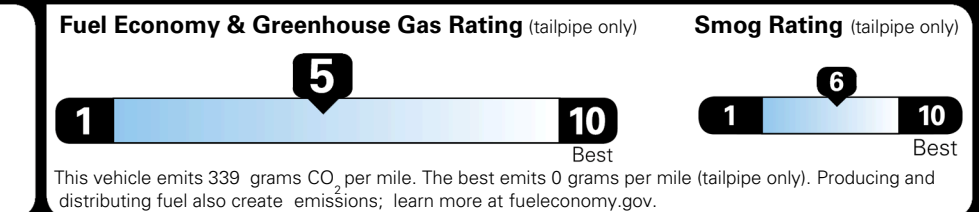

Gasoline Vehicle

You spend $1,000 more in fuel costs over 5 years compared to the average new vehicle.

Annual fuel cost $1,900

Actual results will vary for many reasons, including driving conditions and how you drive and maintain your vehicle. The average new vehicle gets 29 MPG and costs $8,500 to fuel over 5 years. Cost estimates are based on 15,000 miles per year at $ 3.30 per gallon. MPGe is miles per gasoline gallon equivalent. Vehicle emissions are a significant cause of climate change and smog.

fueleconomy.gov
Calculate personalized estimates and compare vehicles

Smartphone QR Code