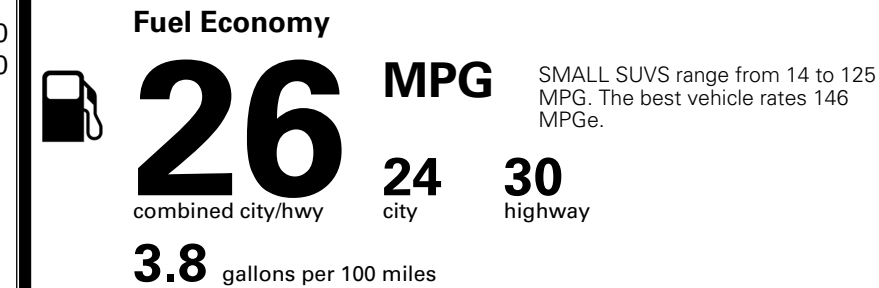

MSRP INCLUDING OPTIONS \$ 31,165.00

INLAND FREIGHT AND HANDLING \$ 1,495.00

TOTAL MANUFACTURER'S SUGGESTED RETAIL PRICE ▶ \$ 32,660.00

TOTAL ADDITIONAL WEIGHT: 7.8

EPA DOT Fuel Economy and Environment

Gasoline Vehicle