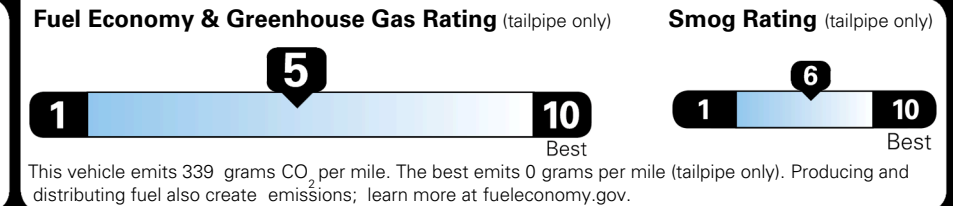

MSRP INCLUDING OPTIONS \$ 31,165.00

INLAND FREIGHT AND HANDLING \$ 1,495.00

TOTAL MANUFACTURER'S SUGGESTED RETAIL PRICE ▶ \$ 32,660.00

TOTAL ADDITIONAL WEIGHT: 7.8

*Additional terms and conditions apply.
 **Kia Connect may be currently unavailable for some Model Year 2022 and newer vehicles sold or purchased in Massachusetts; please see owners.kia.com for more information.
 NOTE: When you purchase this vehicle, Kia America, Inc. collects personal information you provide to the dealership. For information on our collection and use of personal information and your rights, please see our Privacy Policy on www.kia.com.

EPA DOT Fuel Economy and Environment

Gasoline Vehicle

You spend \$1,000 more in fuel costs over 5 years compared to the average new vehicle.

Annual fuel cost \$1,900

Actual results will vary for many reasons, including driving conditions and how you drive and maintain your vehicle. The average new vehicle gets 29 MPG and costs \$8,500 to fuel over 5 years. Cost estimates are based on 15,000 miles per year at \$ 3.30 per gallon. MPGe is miles per gasoline gallon equivalent. Vehicle emissions are a significant cause of climate change and smog.