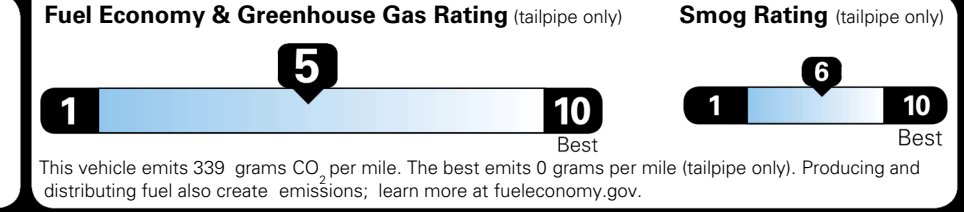

MSRP INCLUDING OPTIONS \$ 31,165.00

INLAND FREIGHT AND HANDLING \$ 1,495.00

TOTAL MANUFACTURER'S SUGGESTED RETAIL PRICE ▶ \$ 32,660.00

TOTAL ADDITIONAL WEIGHT: 7.8

*Additional terms and conditions apply.
 **Kia Connect may be currently unavailable for some Model Year 2022 and newer vehicles sold or purchased in Massachusetts; please see owners.kia.com for more information.
 NOTE: When you purchase this vehicle, Kia America, Inc. collects personal information you provide to the dealership. For information on our collection and use of personal information and your rights, please see our Privacy Policy on www.kia.com.

EPA DOT Fuel Economy and Environment

Gasoline Vehicle

You spend \$1,000 more in fuel costs over 5 years
 compared to the average new vehicle.

Annual fuel cost \$1,900

Actual results will vary for many reasons, including driving conditions and how you drive and maintain your vehicle. The average new vehicle gets 29 MPG and costs \$8,500 to fuel over 5 years. Cost estimates are based on 15,000 miles per year at \$ 3.30 per gallon. MPGe is miles per gasoline gallon equivalent. Vehicle emissions are a significant cause of climate change and smog.