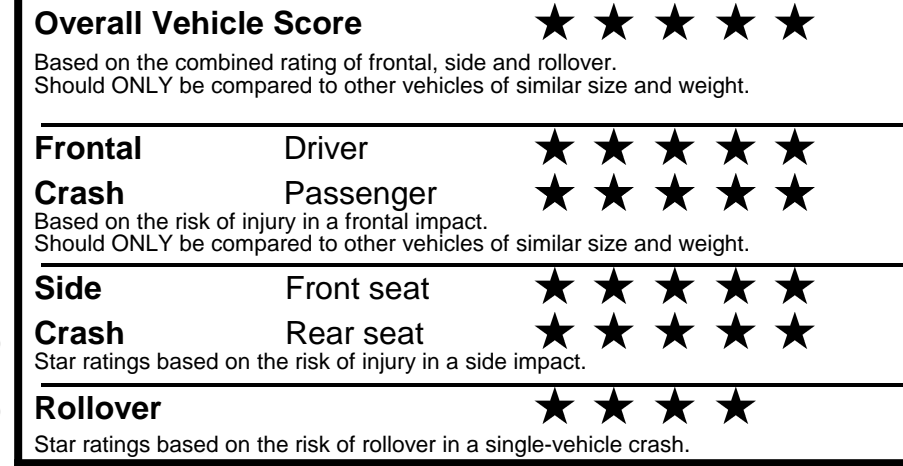

fueleconomy.gov
 Calculate personalized estimates and compare vehicles

Smartphone QR Code

GOVERNMENT 5-STAR SAFETY RATINGS

Star ratings range from 1 to 5 stars (★★★★★) with 5 being the highest.
 Source: National Highway Traffic Safety Administration (NHTSA).
www.safercar.gov or 1-888-327-4236