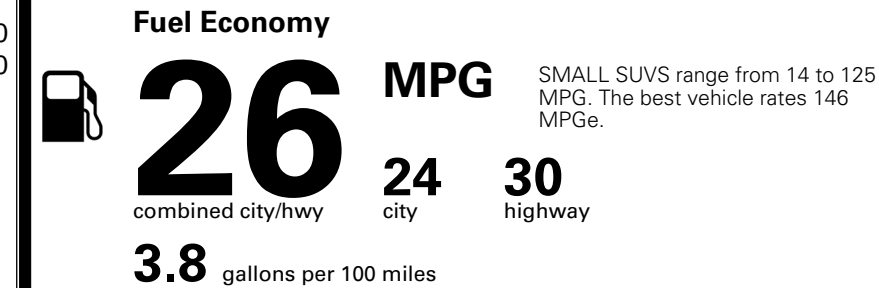

MSRP INCLUDING OPTIONS \$ 31,165.00

INLAND FREIGHT AND HANDLING \$ 1,495.00

TOTAL MANUFACTURER'S SUGGESTED RETAIL PRICE ▶ \$ 32,660.00

TOTAL ADDITIONAL WEIGHT: 7.8

*Additional terms and conditions apply.
 **Kia Connect may be currently unavailable for some Model Year 2022 and newer vehicles sold or purchased in Massachusetts; please see owners.kia.com for more information.
 NOTE: When you purchase this vehicle, Kia America, Inc. collects personal information you provide to the dealership. For information on our collection and use of personal information and your rights, please see our Privacy Policy on www.kia.com.

EPA DOT Fuel Economy and Environment

Gasoline Vehicle

You spend \$1,000 more in fuel costs over 5 years
 compared to the average new vehicle.

Annual fuel cost \$1,900

Actual results will vary for many reasons, including driving conditions and how you drive and maintain your vehicle. The average new vehicle gets 29 MPG and costs \$8,500 to fuel over 5 years. Cost estimates are based on 15,000 miles per year at \$ 3.30 per gallon. MPGe is miles per gasoline gallon equivalent. Vehicle emissions are a significant cause of climate change and smog.