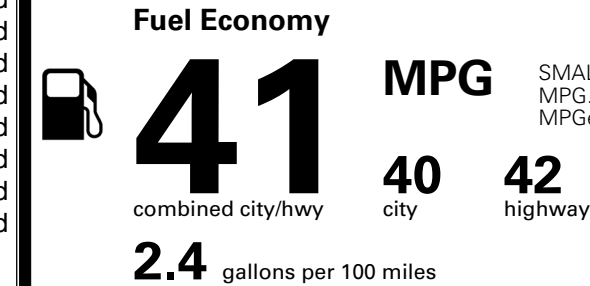

EPA DOT Fuel Economy and Environment

Gasoline Vehicle

SMALL SUVs range from 14 to 138 MPG. The best vehicle rates 146 MPGe.

You save $2,250
in fuel costs over 5 years compared to the average new vehicle.

Annual fuel cost
$1,150