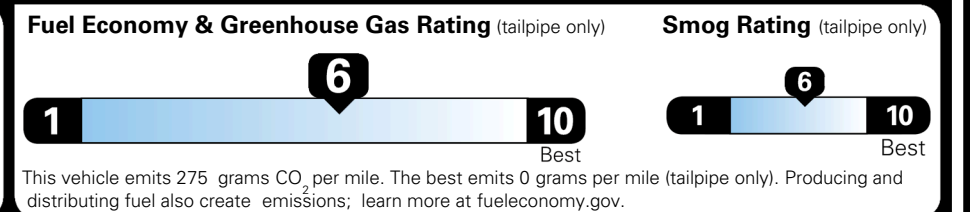

\$495.00
 \$315.00
 \$160.00

MSRP INCLUDING OPTIONS

\$ 54,460.00

INLAND FREIGHT AND HANDLING

\$ 1,545.00

TOTAL MANUFACTURER'S SUGGESTED RETAIL PRICE ▶

\$ 56,005.00

TOTAL ADDITIONAL WEIGHT: 11.2

EPA DOT Fuel Economy and Environment

Gasoline Vehicle

You save \$750
 in fuel costs over 5 years compared to the average new vehicle.

Annual fuel cost \$1,550

Actual results will vary for many reasons, including driving conditions and how you drive and maintain your vehicle. The average new vehicle gets 29 MPG and costs \$8,500 to fuel over 5 years. Cost estimates are based on 15,000 miles per year at \$ 3.30 per gallon. MPGe is miles per gasoline gallon equivalent. Vehicle emissions are a significant cause of climate change and smog.