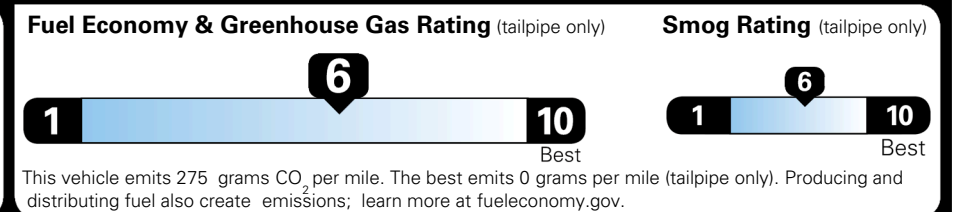

\$495.00
 \$285.00

MSRP INCLUDING OPTIONS

\$ 54,270.00

INLAND FREIGHT AND HANDLING

\$ 1,545.00

TOTAL MANUFACTURER'S SUGGESTED RETAIL PRICE ▶

\$ 55,815.00

TOTAL ADDITIONAL WEIGHT: 10.1

EPA DOT Fuel Economy and Environment

Gasoline Vehicle

You save \$750
 in fuel costs over 5 years compared to the average new vehicle.

Annual fuel cost
\$1,550

Actual results will vary for many reasons, including driving conditions and how you drive and maintain your vehicle. The average new vehicle gets 29 MPG and costs \$8,500 to fuel over 5 years. Cost estimates are based on 15,000 miles per year at \$ 3.30 per gallon. MPGe is miles per gasoline gallon equivalent. Vehicle emissions are a significant cause of climate change and smog.