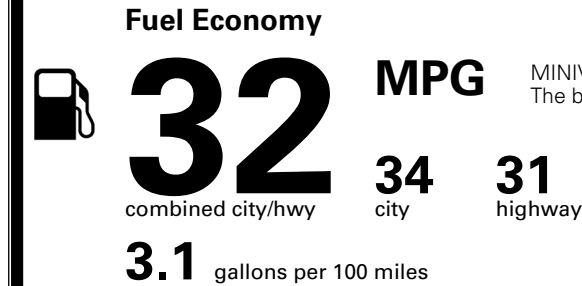

\$495.00
 \$285.00
 \$45.00

MSRP INCLUDING OPTIONS

\$ 54,315.00

INLAND FREIGHT AND HANDLING

\$ 1,545.00

TOTAL MANUFACTURER'S SUGGESTED RETAIL PRICE ▶

\$ 55,860.00

TOTAL ADDITIONAL WEIGHT: 10.9

EPA DOT Fuel Economy and Environment

Gasoline Vehicle

MINIVANS range from 20 to 83 MPG. The best vehicle rates 146 MPGe.

You save \$750
 in fuel costs over 5 years compared to the average new vehicle.

Annual fuel cost
\$1,550