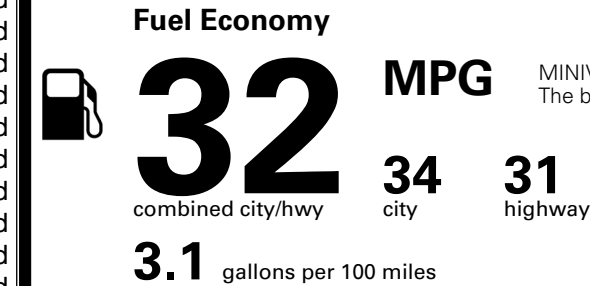

## EPA DOT Fuel Economy and Environment

Gasoline Vehicle

MINIVANS range from 20 to 83 MPG. The best vehicle rates 146 MPGe.

**You save \$750**  
 in fuel costs over 5 years compared to the average new vehicle.