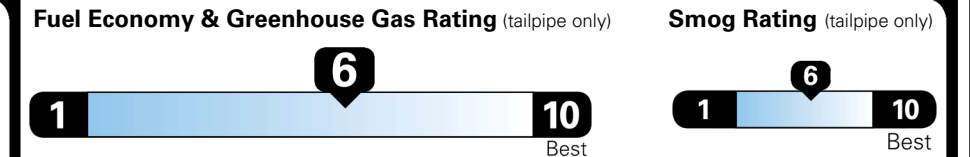

This vehicle emits 275 grams CO₂ per mile. The best emits 0 grams per mile (tailpipe only). Producing and distributing fuel also create emissions; learn more at fueleconomy.gov.

Actual results will vary for many reasons, including driving conditions and how you drive and maintain your vehicle. The average new vehicle gets 29 MPG and costs $8,500 to fuel over 5 years. Cost estimates are based on 15,000 miles per year at $ 3.30 per gallon. MPGe is miles per gasoline gallon equivalent. Vehicle emissions are a significant cause of climate change and smog.

fueleconomy.gov

Calculate personalized estimates and compare vehicles

GOVERNMENT 5-STAR SAFETY RATINGS

Overall Vehicle Score		Not Rated
Based on the combined rating of frontal, side and rollover. Should ONLY be compared to other vehicles of similar size and weight.		
Frontal	Driver	★ ★ ★ ★ ★
Crash	Passenger	★ ★ ★ ★
Based on the risk of injury in a frontal impact. Should ONLY be compared to other vehicles of similar size and weight.		
Side	Front seat	Not Rated
Crash	Rear seat	Not Rated
Star ratings based on the risk of injury in a side impact.		
Rollover		★ ★ ★ ★
Star ratings based on the risk of rollover in a single-vehicle crash.		

Star ratings range from 1 to 5 stars (★★★★★) with 5 being the highest.
Source: National Highway Traffic Safety Administration (NHTSA).
www.safercar.gov or 1-888-327-4236

Manufacturer's suggested retail price includes Manufacturer's recommended pre-delivery service. License and title fees, state and local taxes and other dealer installed options and accessories are not included in the manufacturer's suggested retail price.

PARTS CONTENT INFORMATION

FOR VEHICLES IN THIS CAR LINE U.S./CANADIAN PARTS CONTENT: 2 %

MAJOR SOURCES OF FOREIGN PARTS: KOREA: 90%

NOTE: PARTS CONTENT DOES NOT INCLUDE FINAL ASSEMBLY, DISTRIBUTION, OR OTHER NON-PARTS COSTS.

FOR THIS VEHICLE FINAL ASSEMBLY POINT: GWANGMYEONG, KOREA

COUNTRY OF ORIGIN
ENGINE (MOTOR): KOREA
TRANSMISSION: KOREA