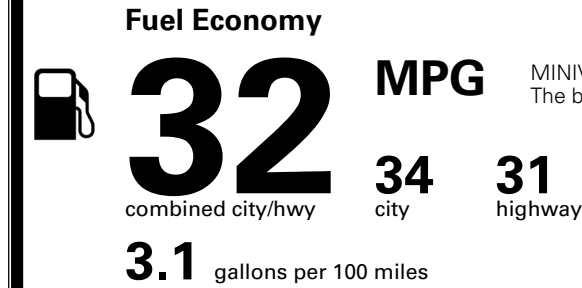

\$495.00
 \$2,500.00
 Included
 \$120.00
 \$285.00
 \$65.00
 \$160.00
 \$750.00
 \$80.00

MSRP INCLUDING OPTIONS

\$ 57,945.00

INLAND FREIGHT AND HANDLING

\$ 1,545.00

TOTAL MANUFACTURER'S SUGGESTED RETAIL PRICE ▶

\$ 59,490.00

TOTAL ADDITIONAL WEIGHT: 50.3

EPA DOT Fuel Economy and Environment

Gasoline Vehicle

MINIVANS range from 20 to 83 MPG. The best vehicle rates 146 MPGe.

You save \$750
 in fuel costs over 5 years compared to the average new vehicle.