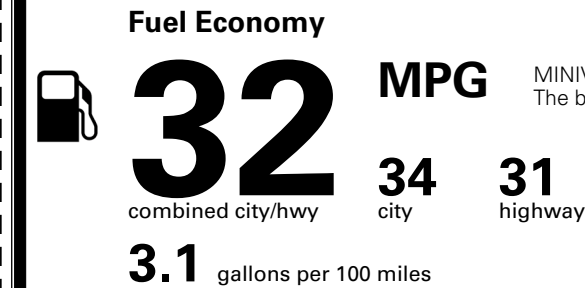

\$495.00
 \$2,500.00
 Included

 \$285.00
 \$130.00
 \$160.00
 \$80.00

MSRP INCLUDING OPTIONS

\$ 57,140.00

INLAND FREIGHT AND HANDLING

\$ 1,545.00

TOTAL MANUFACTURER'S SUGGESTED RETAIL PRICE ▶

\$ 58,685.00

TOTAL ADDITIONAL WEIGHT: 15.7

EPA DOT Fuel Economy and Environment

Gasoline Vehicle

MINIVANS range from 20 to 83 MPG. The best vehicle rates 146 MPGe.

You save \$750
 in fuel costs over 5 years compared to the average new vehicle.