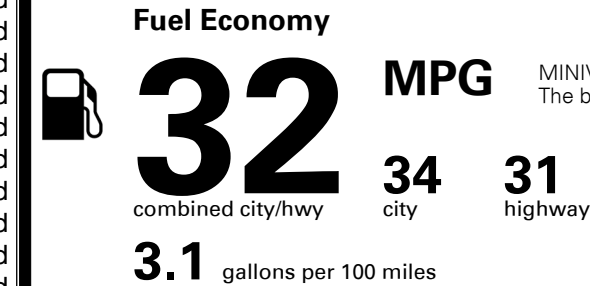

\$265.00

MSRP INCLUDING OPTIONS

\$ 53,355.00

INLAND FREIGHT AND HANDLING

\$ 1,435.00

TOTAL MANUFACTURER'S SUGGESTED RETAIL PRICE ▶

\$ 54,790.00

TOTAL ADDITIONAL WEIGHT: 10.1

EPA DOT Fuel Economy and Environment

Gasoline Vehicle

MINIVANS range from 20 to 83 MPG.
 The best vehicle rates 146 MPGe.

You save \$750
 in fuel costs
 over 5 years
 compared to the
 average new vehicle.