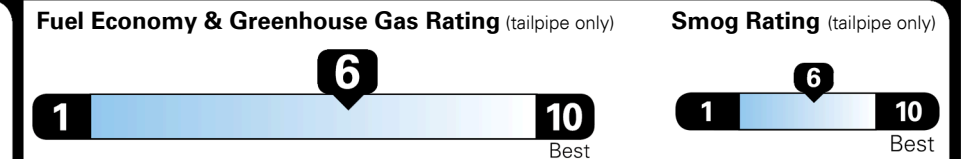

This vehicle emits 275 grams CO₂ per mile. The best emits 0 grams per mile (tailpipe only). Producing and distributing fuel also create emissions; learn more at fueleconomy.gov.

Actual results will vary for many reasons, including driving conditions and how you drive and maintain your vehicle. The average new vehicle gets 29 MPG and costs $8,500 to fuel over 5 years. Cost estimates are based on 15,000 miles per year at $ 3.30 per gallon. MPGe is miles per gasoline gallon equivalent. Vehicle emissions are a significant cause of climate change and smog.

fueleconomy.gov

Calculate personalized estimates and compare vehicles

GOVERNMENT 5-STAR SAFETY RATINGS

Overall Vehicle Score Not Rated

Based on the combined rating of frontal, side and rollover.
Should ONLY be compared to other vehicles of similar size and weight.

Frontal Driver Not Rated

Crash Passenger Not Rated

Based on the risk of injury in a frontal impact.
Should ONLY be compared to other vehicles of similar size and weight.

Side Front seat Not Rated

Crash Rear seat Not Rated

Star ratings based on the risk of injury in a side impact.

Rollover Not Rated

Star ratings based on the risk of rollover in a single-vehicle crash.

Star ratings range from 1 to 5 stars (★★★★★) with 5 being the highest.

Source: National Highway Traffic Safety Administration (NHTSA).

www.safercar.gov or 1-888-327-4236

Manufacturer's suggested retail price includes Manufacturer's recommended pre-delivery service. License and title fees, state and local taxes and other dealer installed options and accessories are not included in the manufacturer's suggested retail price.

PARTS CONTENT INFORMATION

FOR VEHICLES IN THIS CAR LINE U.S./CANADIAN PARTS CONTENT: 2 %

MAJOR SOURCES OF FOREIGN PARTS: KOREA: 90%

NOTE: PARTS CONTENT DOES NOT INCLUDE FINAL ASSEMBLY, DISTRIBUTION, OR OTHER NON-PARTS COSTS.

FOR THIS VEHICLE FINAL ASSEMBLY POINT: GWANGMYEONG, KOREA

COUNTRY OF ORIGIN

ENGINE (MOTOR): KOREA

TRANSMISSION: KOREA