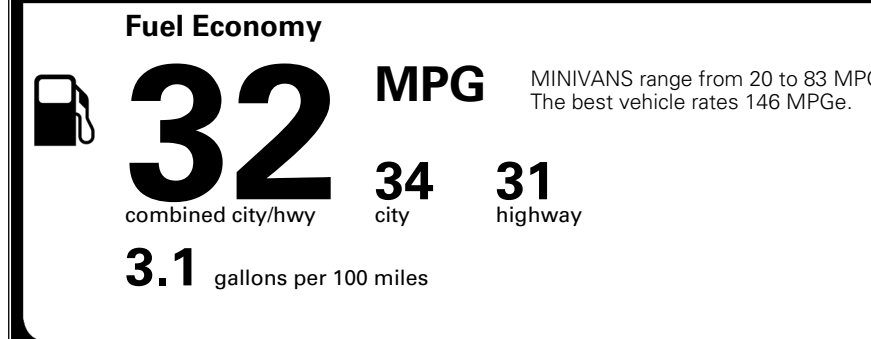

INLAND FREIGHT AND HANDLING

\$ 1,545.00

TOTAL MANUFACTURER'S SUGGESTED RETAIL PRICE ▶

\$ 52,215.00

TOTAL ADDITIONAL WEIGHT: 11.5

EPA DOT Fuel Economy and Environment

Gasoline Vehicle

You save \$750
 in fuel costs over 5 years compared to the average new vehicle.