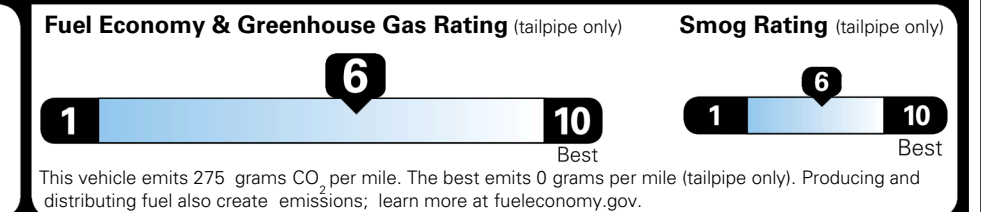

Actual results will vary for many reasons, including driving conditions and how you drive and maintain your vehicle. The average new vehicle gets 29 MPG and costs $8,500 to fuel over 5 years. Cost estimates are based on 15,000 miles per year at $ 3.30 per gallon. MPGe is miles per gasoline gallon equivalent. Vehicle emissions are a significant cause of climate change and smog.

fueleconomy.gov
Calculate personalized estimates and compare vehicles

Smartphone QR Code

GOVERNMENT 5-STAR SAFETY RATINGS

Overall Vehicle Score	Not Rated
Based on the combined rating of frontal, side and rollover. Should ONLY be compared to other vehicles of similar size and weight.	
Frontal	Driver ★ ★ ★ ★ ★
Crash	Passenger ★ ★ ★ ★
Based on the risk of injury in a frontal impact. Should ONLY be compared to other vehicles of similar size and weight.	
Side	Front seat Not Rated
Crash	Rear seat Not Rated
Star ratings based on the risk of injury in a side impact.	
Rollover	★ ★ ★ ★
Star ratings based on the risk of rollover in a single-vehicle crash.	

Star ratings range from 1 to 5 stars (★★★★★) with 5 being the highest.
Source: National Highway Traffic Safety Administration (NHTSA).
www.safercar.gov or 1-888-327-4236

Manufacturer's suggested retail price includes Manufacturer's recommended pre-delivery service. License and title fees, state and local taxes and other dealer installed options and accessories are not included in the manufacturer's suggested retail price.

PARTS CONTENT INFORMATION

FOR VEHICLES IN THIS CAR LINE U.S./CANADIAN PARTS CONTENT: 2 %

MAJOR SOURCES OF FOREIGN PARTS: KOREA: 90%

NOTE: PARTS CONTENT DOES NOT INCLUDE FINAL ASSEMBLY, DISTRIBUTION, OR OTHER NON-PARTS COSTS.

FOR THIS VEHICLE FINAL ASSEMBLY POINT: GWANGMYEONG, KOREA

COUNTRY OF ORIGIN ENGINE (MOTOR): KOREA
TRANSMISSION: KOREA