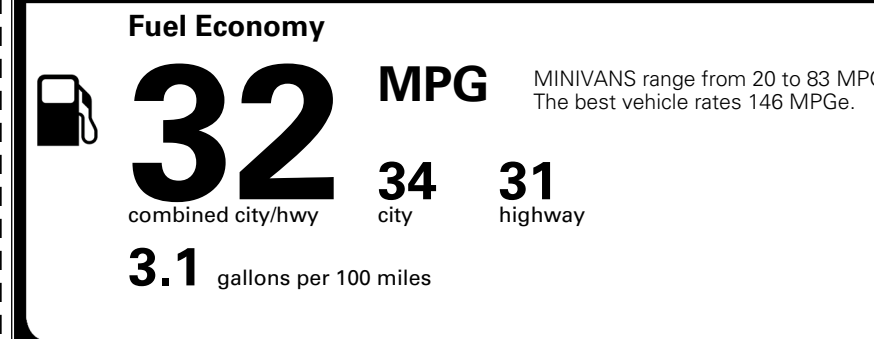

\$495.00
 \$285.00
 \$400.00

\$ 49,670.00

\$ 1,545.00

\$ 51,215.00

EPA DOT Fuel Economy and Environment

Gasoline Vehicle

You save \$750
 in fuel costs over 5 years compared to the average new vehicle.

Annual fuel cost \$1,550