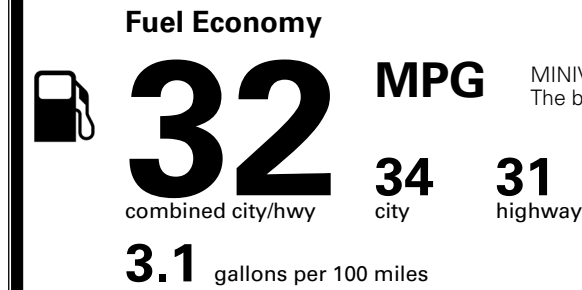

\$495.00
 \$2,500.00
 Included

\$315.00
 \$120.00
 \$285.00
 \$65.00
 \$130.00
 \$160.00
 \$80.00

MSRP INCLUDING OPTIONS

\$ 57,240.00

INLAND FREIGHT AND HANDLING

\$ 1,495.00

TOTAL MANUFACTURER'S SUGGESTED RETAIL PRICE ▶

\$ 58,735.00

TOTAL ADDITIONAL WEIGHT: 31.3

EPA DOT Fuel Economy and Environment

Gasoline Vehicle

MINIVANS range from 20 to 83 MPG.
 The best vehicle rates 146 MPGe.

You save \$750
 in fuel costs
 over 5 years
 compared to the
 average new vehicle.