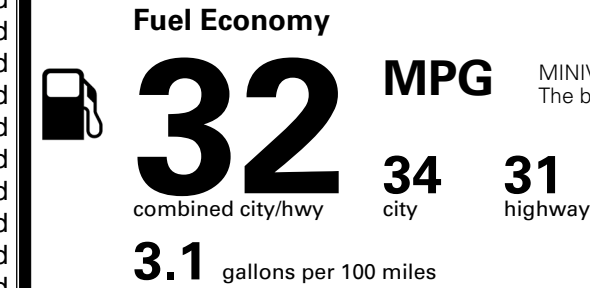

\$495.00
 \$285.00

MSRP INCLUDING OPTIONS

\$ 54,270.00

INLAND FREIGHT AND HANDLING

\$ 1,545.00

TOTAL MANUFACTURER'S SUGGESTED RETAIL PRICE ▶

\$ 55,815.00

TOTAL ADDITIONAL WEIGHT: 10.1

EPA DOT Fuel Economy and Environment

Gasoline Vehicle

MINIVANS range from 20 to 83 MPG. The best vehicle rates 146 MPGe.

You save \$750
 in fuel costs over 5 years compared to the average new vehicle.

Annual fuel cost
\$1,550