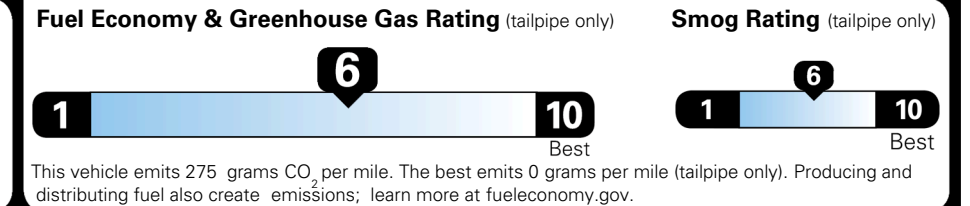

Actual results will vary for many reasons, including driving conditions and how you drive and maintain your vehicle. The average new vehicle gets 29 MPG and costs $8,500 to fuel over 5 years. Cost estimates are based on 15,000 miles per year at $ 3.30 per gallon. MPGe is miles per gasoline gallon equivalent. Vehicle emissions are a significant cause of climate change and smog.

fueleconomy.gov

Calculate personalized estimates and compare vehicles

GOVERNMENT 5-STAR SAFETY RATINGS

Overall Vehicle Score	Not Rated
Based on the combined rating of frontal, side and rollover. Should ONLY be compared to other vehicles of similar size and weight.	
Frontal	Driver ★ ★ ★ ★ ★
Crash	Passenger ★ ★ ★ ★
Based on the risk of injury in a frontal impact. Should ONLY be compared to other vehicles of similar size and weight.	
Side	Front seat Not Rated
Crash	Rear seat Not Rated
Star ratings based on the risk of injury in a side impact.	
Rollover	★ ★ ★ ★
Star ratings based on the risk of rollover in a single-vehicle crash.	

Star ratings range from 1 to 5 stars (★★★★★) with 5 being the highest.
Source: National Highway Traffic Safety Administration (NHTSA).
www.safercar.gov or 1-888-327-4236

Manufacturer's suggested retail price includes Manufacturer's recommended pre-delivery service. License and title fees, state and local taxes and other dealer installed options and accessories are not included in the manufacturer's suggested retail price.

PARTS CONTENT INFORMATION

FOR VEHICLES IN THIS CAR LINE U.S./CANADIAN PARTS CONTENT: 2 %

MAJOR SOURCES OF FOREIGN PARTS: KOREA: 90%

NOTE: PARTS CONTENT DOES NOT INCLUDE FINAL ASSEMBLY, DISTRIBUTION, OR OTHER NON-PARTS COSTS.

FOR THIS VEHICLE FINAL ASSEMBLY POINT: GWANGMYEONG, KOREA

COUNTRY OF ORIGIN
ENGINE (MOTOR): KOREA
TRANSMISSION: KOREA