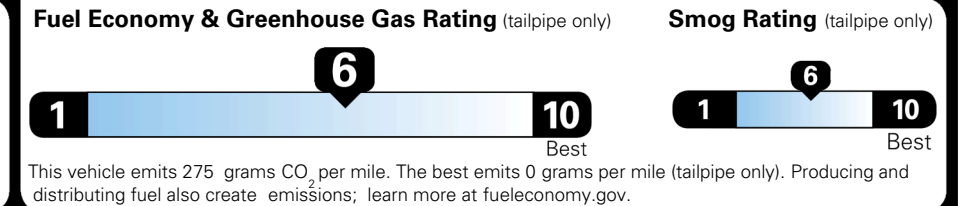

You save $750
in fuel costs over 5 years compared to the average new vehicle.

Annual fuel cost
$1,550