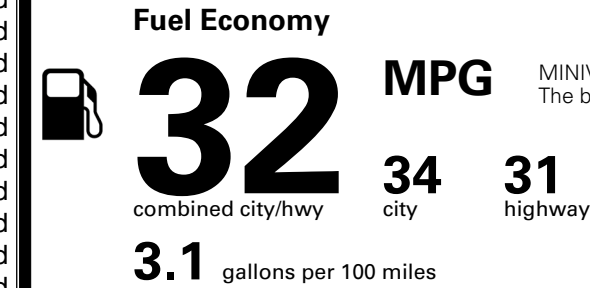

## EPA DOT Fuel Economy and Environment

Gasoline Vehicle

**You save \$750**  
 in fuel costs over 5 years compared to the average new vehicle.

Annual fuel cost  
**\$1,550**

Actual results will vary for many reasons, including driving conditions and how you drive and maintain your vehicle. The average new vehicle gets 29 MPG and costs \$8,500 to fuel over 5 years. Cost estimates are based on 15,000 miles per year at \$ 3.30 per gallon. MPGe is miles per gasoline gallon equivalent. Vehicle emissions are a significant cause of climate change and smog.