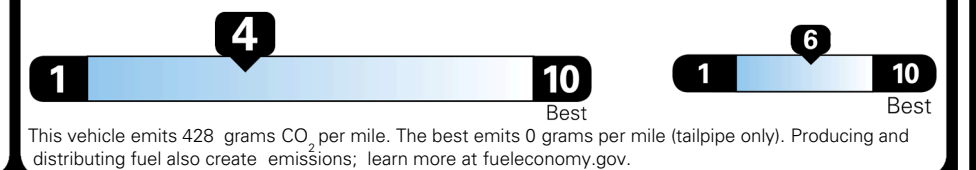

EPA DOT Fuel Economy and Environment

MINIVANS range from 20 to 83 MPG. The best vehicle rates 146 MPGe.

Gasoline Vehicle

You spend **\$3,250** more in fuel costs over 5 years compared to the average new vehicle.

Annual fuel cost **\$2,350**

Fuel Economy & Greenhouse Gas Rating (tailpipe only) Smog Rating (tailpipe only)

Actual results will vary for many reasons, including driving conditions and how you drive and maintain your vehicle. The average new vehicle gets 29 MPG and costs \$8,500 to fuel over 5 years. Cost estimates are based on 15,000 miles per year at \$ 3.30 per gallon. MPGe is miles per gasoline gallon equivalent. Vehicle emissions are a significant cause of climate change and smog.