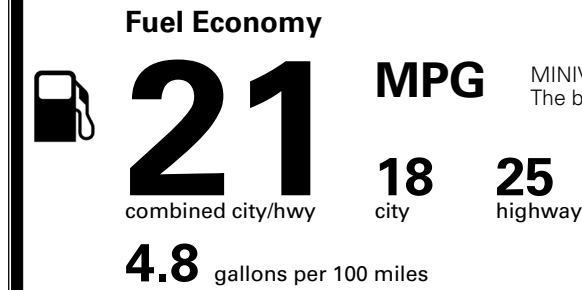

\$495.00
 \$2,500.00
 Included
 \$45.00

MSRP INCLUDING OPTIONS

\$ 54,530.00

INLAND FREIGHT AND HANDLING

\$ 1,545.00

TOTAL MANUFACTURER'S SUGGESTED RETAIL PRICE ▶

\$ 56,075.00

TOTAL ADDITIONAL WEIGHT: 0.8

EPA DOT Fuel Economy and Environment

MINIVANS range from 20 to 83 MPG. The best vehicle rates 146 MPGe.

Gasoline Vehicle

You spend **\$3,250** more in fuel costs over 5 years compared to the average new vehicle.