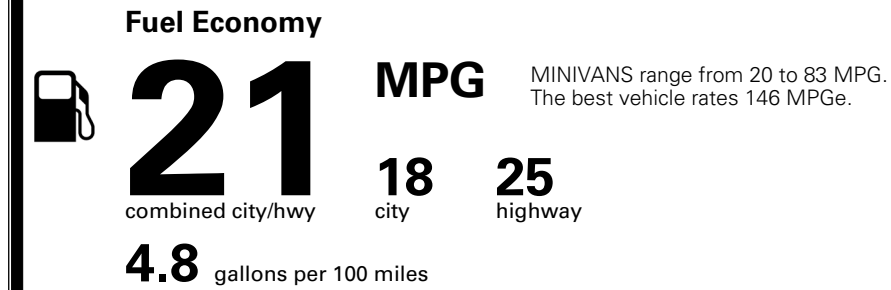

TOTAL MANUFACTURER'S SUGGESTED RETAIL PRICE ▶

TOTAL ADDITIONAL WEIGHT: 12.2

\$ 51,490.00

Included
 Included
 Included
 Included
 Included
 Included
 Included
 Included
 Included

\$495.00
 \$285.00
 \$45.00

\$ 52,315.00

\$ 1,545.00

\$ 53,860.00

EPA DOT Fuel Economy and Environment

Gasoline Vehicle

You spend \$3,250 more in fuel costs over 5 years compared to the average new vehicle.

Annual fuel cost \$2,350

Actual results will vary for many reasons, including driving conditions and how you drive and maintain your vehicle. The average new vehicle gets 29 MPG and costs \$8,500 to fuel over 5 years. Cost estimates are based on 15,000 miles per year at \$ 3.30 per gallon. MPGe is miles per gasoline gallon equivalent. Vehicle emissions are a significant cause of climate change and smog.