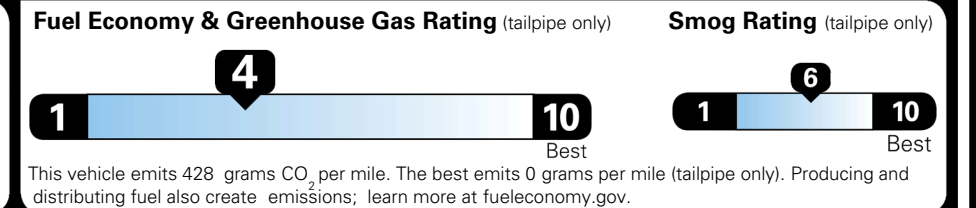

\$ 52,315.00

\$ 1,545.00

\$ 53,860.00

EPA DOT Fuel Economy and Environment

Gasoline Vehicle

You spend \$3,250 more in fuel costs over 5 years compared to the average new vehicle.

Annual fuel cost \$2,350

Actual results will vary for many reasons, including driving conditions and how you drive and maintain your vehicle. The average new vehicle gets 29 MPG and costs \$8,500 to fuel over 5 years. Cost estimates are based on 15,000 miles per year at \$ 3.30 per gallon. MPGe is miles per gasoline gallon equivalent. Vehicle emissions are a significant cause of climate change and smog.