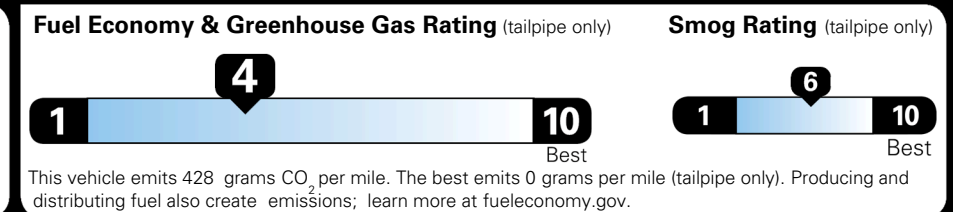

Actual results will vary for many reasons, including driving conditions and how you drive and maintain your vehicle. The average new vehicle gets 29 MPG and costs $8,500 to fuel over 5 years. Cost estimates are based on 15,000 miles per year at $ 3.30 per gallon. MPGe is miles per gasoline gallon equivalent. Vehicle emissions are a significant cause of climate change and smog.

fueleconomy.gov

Calculate personalized estimates and compare vehicles

GOVERNMENT 5-STAR SAFETY RATINGS

Overall Vehicle Score	Not Rated
Based on the combined rating of frontal, side and rollover. Should ONLY be compared to other vehicles of similar size and weight.	
Frontal	Driver ★ ★ ★ ★ ★
Crash	Passenger ★ ★ ★ ★
Based on the risk of injury in a frontal impact. Should ONLY be compared to other vehicles of similar size and weight.	
Side	Front seat Not Rated
Crash	Rear seat Not Rated
Star ratings based on the risk of injury in a side impact.	
Rollover	★ ★ ★ ★
Star ratings based on the risk of rollover in a single-vehicle crash.	

Star ratings range from 1 to 5 stars (★★★★★) with 5 being the highest. Source: National Highway Traffic Safety Administration (NHTSA). www.safercar.gov or 1-888-327-4236

Manufacturer's suggested retail price includes Manufacturer's recommended pre-delivery service. License and title fees, state and local taxes and other dealer installed options and accessories are not included in the manufacturer's suggested retail price.

PARTS CONTENT INFORMATION

FOR VEHICLES IN THIS CAR LINE U.S./CANADIAN PARTS CONTENT: 2 %

MAJOR SOURCES OF FOREIGN PARTS: KOREA: 95%

NOTE: PARTS CONTENT DOES NOT INCLUDE FINAL ASSEMBLY, DISTRIBUTION, OR OTHER NON-PARTS COSTS.

FOR THIS VEHICLE FINAL ASSEMBLY POINT: GWANGMYEONG, KOREA

COUNTRY OF ORIGIN ENGINE (MOTOR): KOREA
TRANSMISSION: KOREA

*Additional terms and conditions apply.
**Kia Connect may be currently unavailable for some Model Year 2022 and newer vehicles sold or purchased in Massachusetts; please see owners.kia.com for more information.
NOTE: When you purchase this vehicle, Kia America, Inc. collects personal information you provide to the dealership. For information on our collection and use of personal information and your rights, please see our Privacy Policy on www.kia.com.