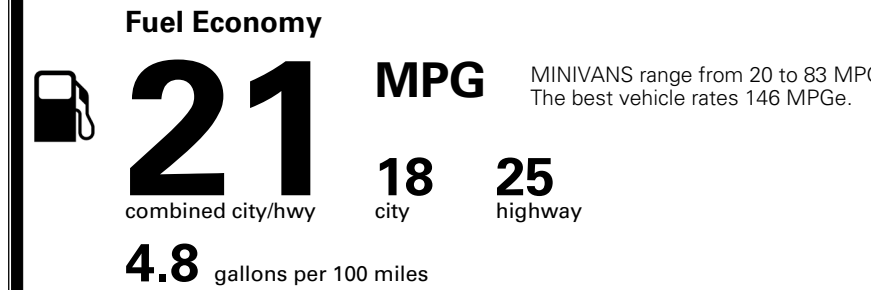

MSRP INCLUDING OPTIONS \$ 48,715.00

INLAND FREIGHT AND HANDLING \$ 1,545.00

TOTAL MANUFACTURER'S SUGGESTED RETAIL PRICE ▶ \$ 50,260.00

TOTAL ADDITIONAL WEIGHT: 13.6

EPA DOT Fuel Economy and Environment

Gasoline Vehicle