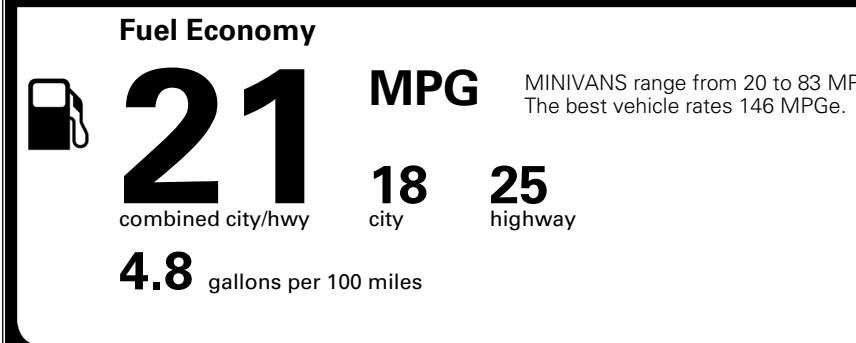

MSRP INCLUDING OPTIONS \$ 48,670.00

INLAND FREIGHT AND HANDLING \$ 1,545.00

TOTAL MANUFACTURER'S SUGGESTED RETAIL PRICE ▶ \$ 50,215.00

TOTAL ADDITIONAL WEIGHT: 12.8

EPA DOT Fuel Economy and Environment

Gasoline Vehicle