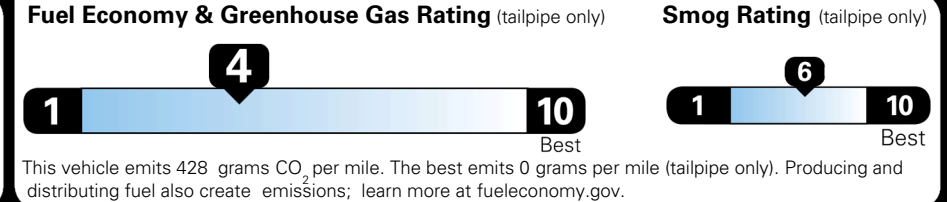

Actual results will vary for many reasons, including driving conditions and how you drive and maintain your vehicle. The average new vehicle gets 29 MPG and costs $8,500 to fuel over 5 years. Cost estimates are based on 15,000 miles per year at $ 3.30 per gallon. MPGe is miles per gasoline gallon equivalent. Vehicle emissions are a significant cause of climate change and smog.

fueleconomy.gov
Calculate personalized estimates and compare vehicles

Smartphone QR Code

GOVERNMENT 5-STAR SAFETY RATINGS

Overall Vehicle Score	Not Rated
Based on the combined rating of frontal, side and rollover. Should ONLY be compared to other vehicles of similar size and weight.	
Frontal	Driver ★ ★ ★ ★ ★
Crash	Passenger ★ ★ ★ ★
Based on the risk of injury in a frontal impact. Should ONLY be compared to other vehicles of similar size and weight.	
Side	Front seat Not Rated
Crash	Rear seat Not Rated
Star ratings based on the risk of injury in a side impact.	
Rollover	★ ★ ★ ★
Star ratings based on the risk of rollover in a single-vehicle crash.	

Star ratings range from 1 to 5 stars (★★★★★) with 5 being the highest.
Source: National Highway Traffic Safety Administration (NHTSA).
www.safercar.gov or 1-888-327-4236

Manufacturer's suggested retail price includes Manufacturer's recommended pre-delivery service. License and title fees, state and local taxes and other dealer installed options and accessories are not included in the manufacturer's suggested retail price.

PARTS CONTENT INFORMATION

FOR VEHICLES IN THIS CAR LINE U.S./CANADIAN PARTS CONTENT: 2 %

MAJOR SOURCES OF FOREIGN PARTS: KOREA: 95%

NOTE: PARTS CONTENT DOES NOT INCLUDE FINAL ASSEMBLY, DISTRIBUTION, OR OTHER NON-PARTS COSTS.

FOR THIS VEHICLE FINAL ASSEMBLY POINT: GWANGMYEONG, KOREA

COUNTRY OF ORIGIN ENGINE (MOTOR): KOREA
TRANSMISSION: KOREA

*Additional terms and conditions apply.
**Kia Connect may be currently unavailable for some Model Year 2022 and newer vehicles sold or purchased in Massachusetts; please see owners.kia.com for more information.
NOTE: When you purchase this vehicle, Kia America, Inc. collects personal information you provide to the dealership. For information on our collection and use of personal information and your rights, please see our Privacy Policy on www.kia.com.