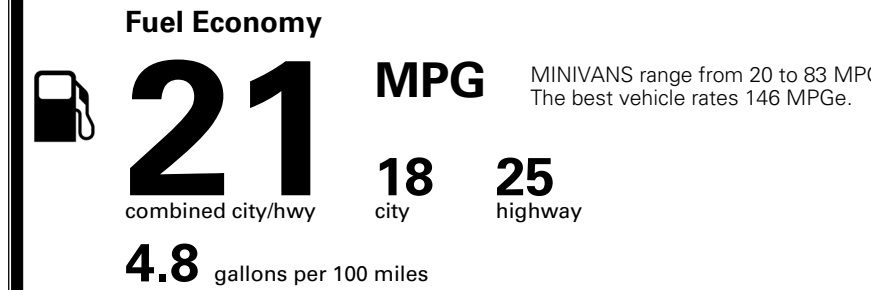

EPA DOT Fuel Economy and Environment

Gasoline Vehicle

You spend $3,250 more in fuel costs over 5 years compared to the average new vehicle.

Annual fuel cost $2,350