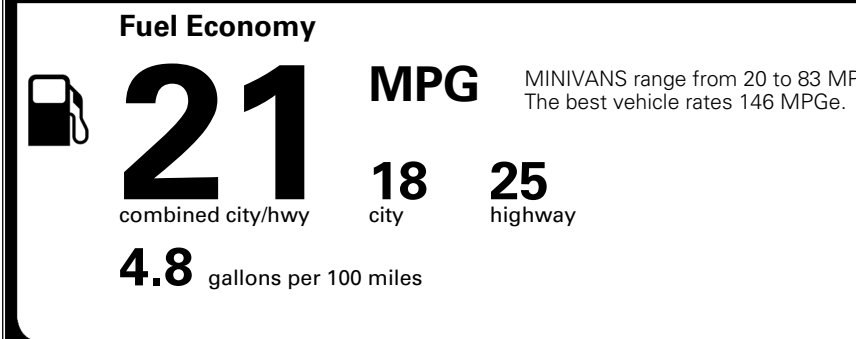

EPA DOT Fuel Economy and Environment