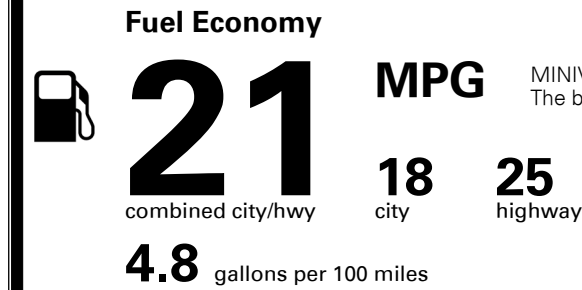

\$495.00
 \$265.00
 \$150.00
 \$375.00

\$ 52,375.00

\$ 1,435.00

\$ 53,810.00

EPA DOT Fuel Economy and Environment

Gasoline Vehicle

You spend
\$3,250
 more in fuel costs
 over 5 years
 compared to the
 average new vehicle.