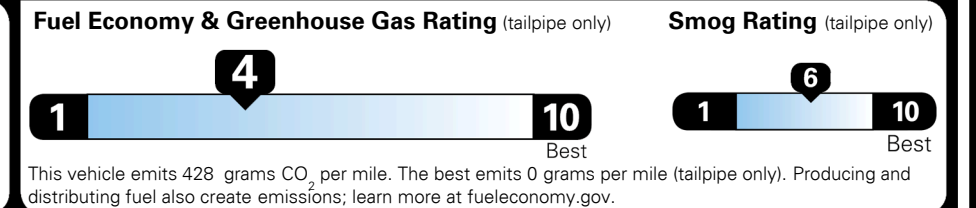

Gasoline Vehicle

You spend
$3,250
more in fuel costs
over 5 years
compared to the
average new vehicle.

Annual fuel cost
$2,350