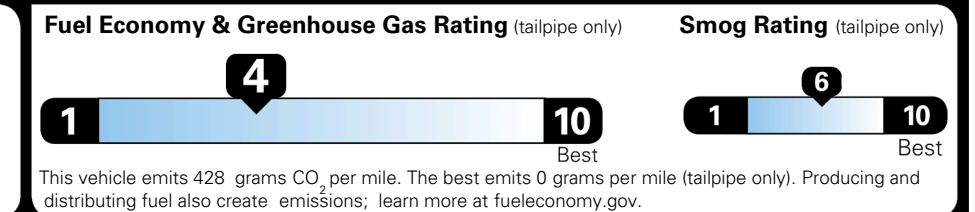

EPA DOT Fuel Economy and Environment

Gasoline Vehicle

You spend
\$3,250
 more in fuel costs
 over 5 years
 compared to the
 average new vehicle.

Annual fuel cost
\$2,350

Actual results will vary for many reasons, including driving conditions and how you drive and maintain your vehicle. The average new vehicle gets 29 MPG and costs \$8,500 to fuel over 5 years. Cost estimates are based on 15,000 miles per year at \$ 3.30 per gallon. MPGe is miles per gasoline gallon equivalent. Vehicle emissions are a significant cause of climate change and smog.