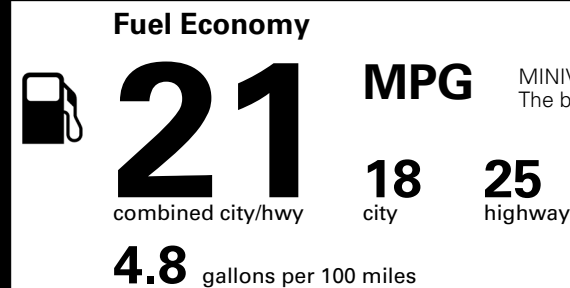

EPA DOT Fuel Economy and Environment