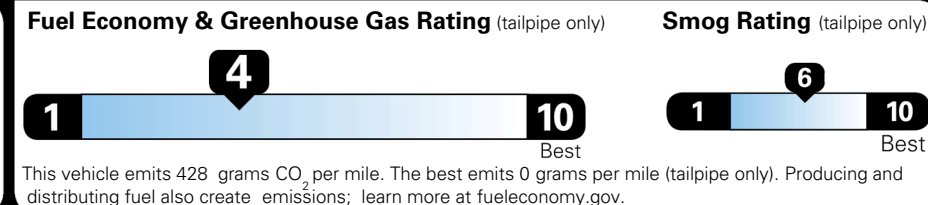

Gasoline Vehicle

You spend $3,250 more in fuel costs over 5 years compared to the average new vehicle.

Annual fuel cost $2,350