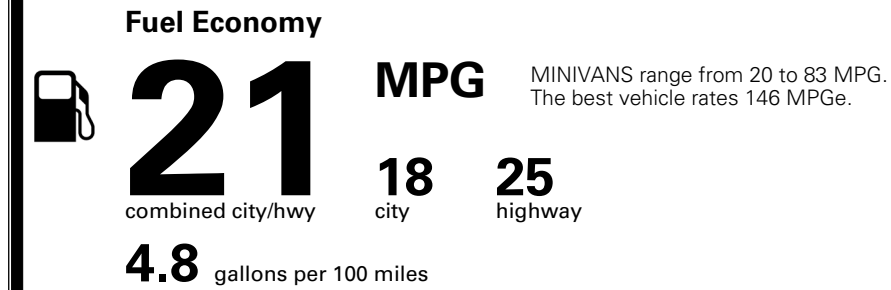

\$495.00
 \$285.00

MSRP INCLUDING OPTIONS

\$ 52,270.00

INLAND FREIGHT AND HANDLING

\$ 1,545.00

TOTAL MANUFACTURER'S SUGGESTED RETAIL PRICE ▶

\$ 53,815.00

*Additional terms and conditions apply.
 **Kia Connect may be currently unavailable for some Model Year 2022 and newer vehicles sold or purchased in Massachusetts; please see owners.kia.com for more information.
 NOTE: When you purchase this vehicle, Kia America, Inc. collects personal information you provide to the dealership. For information on our collection and use of personal information and your rights, please see our Privacy Policy on www.kia.com.

TOTAL ADDITIONAL WEIGHT: 11.4

EPA DOT Fuel Economy and Environment

Gasoline Vehicle

You spend \$3,250 more in fuel costs over 5 years compared to the average new vehicle.

Annual fuel cost \$2,350

Actual results will vary for many reasons, including driving conditions and how you drive and maintain your vehicle. The average new vehicle gets 29 MPG and costs \$8,500 to fuel over 5 years. Cost estimates are based on 15,000 miles per year at \$ 3.30 per gallon. MPGe is miles per gasoline gallon equivalent. Vehicle emissions are a significant cause of climate change and smog.