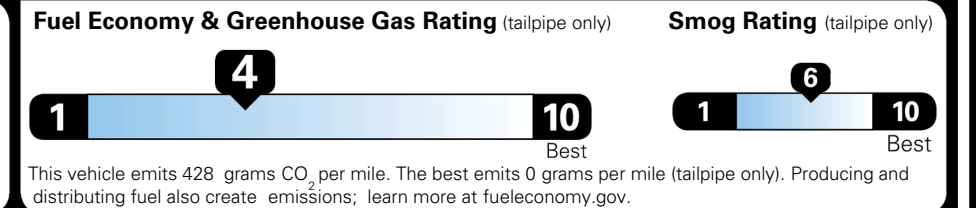

TOTAL ADDITIONAL WEIGHT: 11.4

EPA DOT Fuel Economy and Environment

Gasoline Vehicle

You spend \$3,250 more in fuel costs over 5 years compared to the average new vehicle.

Annual fuel cost \$2,350

Actual results will vary for many reasons, including driving conditions and how you drive and maintain your vehicle. The average new vehicle gets 29 MPG and costs \$8,500 to fuel over 5 years. Cost estimates are based on 15,000 miles per year at \$ 3.30 per gallon. MPGe is miles per gasoline gallon equivalent. Vehicle emissions are a significant cause of climate change and smog.