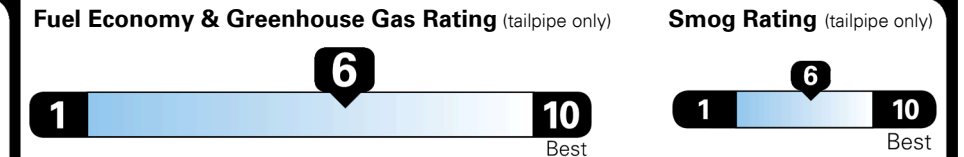

\$ 44,085.00

\$ 1,495.00

\$ 45,580.00

### EPA DOT Fuel Economy and Environment

MINIVANS range from 20 to 83 MPG. The best vehicle rates 146 MPGe.

**You save \$750**  
 in fuel costs over 5 years compared to the average new vehicle.

**Annual fuel cost \$1,550**