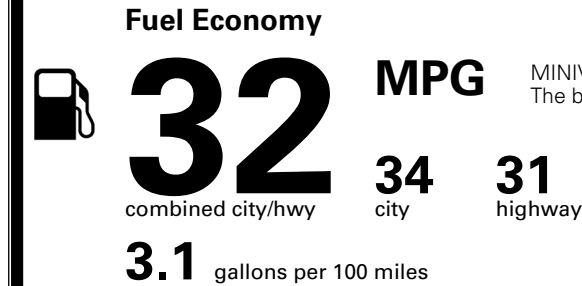

## EPA DOT Fuel Economy and Environment

Gasoline Vehicle

MINIVANS range from 20 to 83 MPG.  
 The best vehicle rates 146 MPGe.

**You save \$750**  
 in fuel costs  
 over 5 years  
 compared to the  
 average new vehicle.