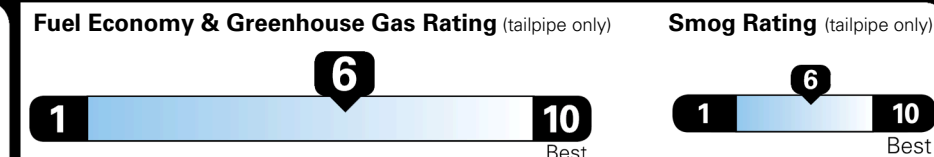

EPA DOT Fuel Economy and Environment

Gasoline Vehicle

MINIVANS range from 20 to 83 MPG. The best vehicle rates 146 MPGe.

You save \$750
 in fuel costs over 5 years compared to the average new vehicle.

Annual fuel cost
\$1,550