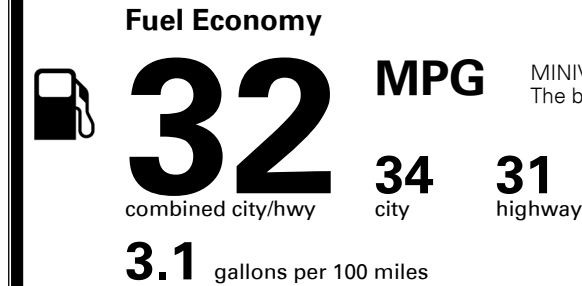

EPA DOT Fuel Economy and Environment

Gasoline Vehicle

MINIVANS range from 20 to 83 MPG.
The best vehicle rates 146 MPGe.

You save $750
in fuel costs
over 5 years
compared to the
average new vehicle.

Annual fuel cost
$1,550