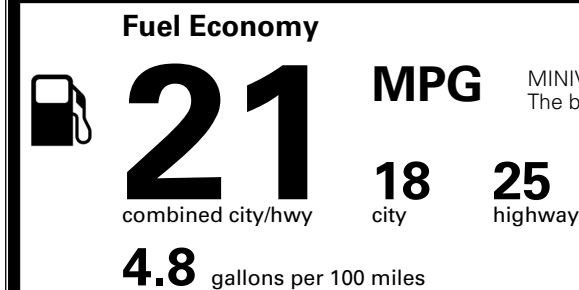

EPA DOT Fuel Economy and Environment

Gasoline Vehicle

MINIVANS range from 20 to 83 MPG. The best vehicle rates 146 MPGe.

You spend
$3,250
more in fuel costs
over 5 years
compared to the
average new vehicle.

Annual fuel cost
$2,350