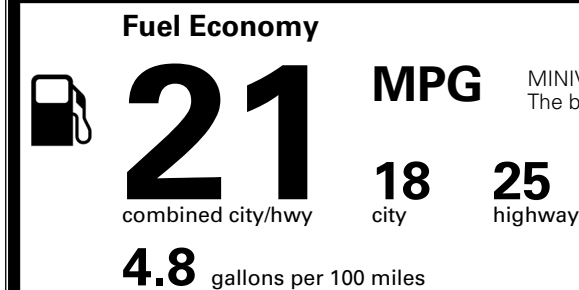

EPA DOT Fuel Economy and Environment

Gasoline Vehicle

MINIVANS range from 20 to 83 MPG. The best vehicle rates 146 MPGe.

You spend **$3,250** more in fuel costs over 5 years compared to the average new vehicle.

Annual fuel cost **$2,350**