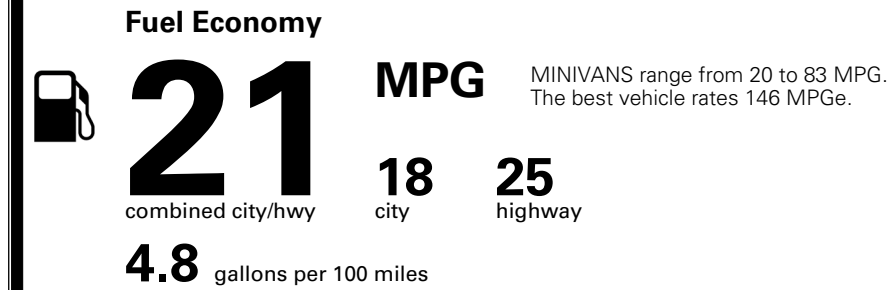

*Additional terms and conditions apply.
**Kia Connect may be currently unavailable for some Model Year 2022 and newer vehicles sold or purchased in Massachusetts; please see owners.kia.com for more information.
NOTE: When you purchase this vehicle, Kia America, Inc. collects personal information you provide to the dealership. For information on our collection and use of personal information and your rights, please see our Privacy Policy on www.kia.com.

MANUFACTURER'S SUGGESTED RETAIL PRICE ▶

$ 41,590.00

COMPARE EX FEATURES

Added to/in place of standard LXS features
- 19" Machine Finished Alloy Wheels
- Smart Power Liftgate
- Roof Rails
- Power Folding Outside Mirrors
- Memory Driver's Seat & Outside Mirrors
- Power Front Passenger Seat
- Passenger View & Passenger Talk
- Wireless Phone Charger
- 2nd & 3rd Row Sunshades

Included
Included
Included
Included
Included
Included
Included
Included
Included

ADDITIONAL INSTALLED EQUIPMENT:
(In addition to or in place of standard features)
Snow White Pearl Paint $495.00
Carpeted Floor Mats (8-Passenger) $285.00
Auto-Dimming Mirror w/ HomeLink™ $400.00

MSRP INCLUDING OPTIONS

$ 42,770.00

INLAND FREIGHT AND HANDLING

$ 1,545.00

TOTAL MANUFACTURER'S SUGGESTED RETAIL PRICE ▶

$ 44,315.00

TOTAL ADDITIONAL WEIGHT: 12.8

EPA DOT Fuel Economy and Environment

Gasoline Vehicle

You spend $3,250 more in fuel costs over 5 years compared to the average new vehicle.

Annual fuel cost $2,350