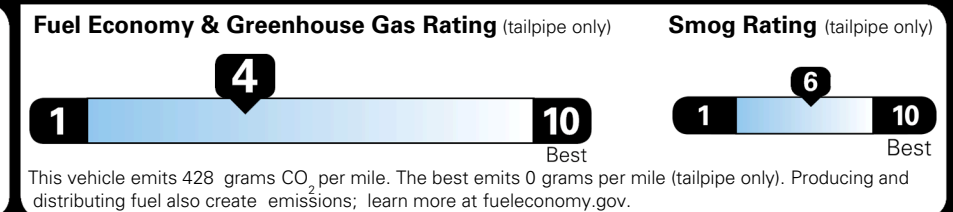

Actual results will vary for many reasons, including driving conditions and how you drive and maintain your vehicle. The average new vehicle gets 29 MPG and costs $8,500 to fuel over 5 years. Cost estimates are based on 15,000 miles per year at $ 3.30 per gallon. MPGe is miles per gasoline gallon equivalent. Vehicle emissions are a significant cause of climate change and smog.

fueleconomy.gov

Calculate personalized estimates and compare vehicles

GOVERNMENT 5-STAR SAFETY RATINGS

Overall Vehicle Score		Not Rated
Based on the combined rating of frontal, side and rollover. Should ONLY be compared to other vehicles of similar size and weight.		
Frontal	Driver	★★★★★
Crash	Passenger	★★★★
Based on the risk of injury in a frontal impact. Should ONLY be compared to other vehicles of similar size and weight.		
Side	Front seat	Not Rated
Crash	Rear seat	Not Rated
Star ratings based on the risk of injury in a side impact.		
Rollover		★★★★
Star ratings based on the risk of rollover in a single-vehicle crash.		

Star ratings range from 1 to 5 stars (★★★★★) with 5 being the highest.
Source: National Highway Traffic Safety Administration (NHTSA).
www.safercar.gov or 1-888-327-4236

Manufacturer's suggested retail price includes Manufacturer's recommended pre-delivery service. License and title fees, state and local taxes and other dealer installed options and accessories are not included in the manufacturer's suggested retail price.

PARTS CONTENT INFORMATION

FOR VEHICLES IN THIS CAR LINE U.S./CANADIAN PARTS CONTENT: 2 %

MAJOR SOURCES OF FOREIGN PARTS: KOREA: 95%

NOTE: PARTS CONTENT DOES NOT INCLUDE FINAL ASSEMBLY, DISTRIBUTION, OR OTHER NON-PARTS COSTS.

FOR THIS VEHICLE FINAL ASSEMBLY POINT: GWANGMYEONG, KOREA

COUNTRY OF ORIGIN
ENGINE (MOTOR): KOREA
TRANSMISSION: KOREA