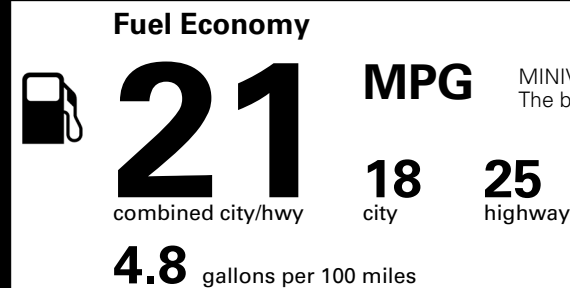

MSRP INCLUDING OPTIONS \$ 41,970.00

INLAND FREIGHT AND HANDLING \$ 1,495.00

**TOTAL MANUFACTURER'S SUGGESTED RETAIL PRICE ▶ \$ 43,465.00**

TOTAL ADDITIONAL WEIGHT: 11.4

\*Additional terms and conditions apply.  
 \*\*Kia Connect may be currently unavailable for some Model Year 2022 and newer vehicles sold or purchased in Massachusetts; please see owners.kia.com for more information.  
 NOTE: When you purchase this vehicle, Kia America, Inc. collects personal information you provide to the dealership. For information on our collection and use of personal information and your rights, please see our Privacy Policy on www.kia.com.

### EPA DOT Fuel Economy and Environment

Gasoline Vehicle

**You spend \$3,250 more in fuel costs over 5 years** compared to the average new vehicle.

**Annual fuel cost \$2,350**

Actual results will vary for many reasons, including driving conditions and how you drive and maintain your vehicle. The average new vehicle gets 29 MPG and costs \$8,500 to fuel over 5 years. Cost estimates are based on 15,000 miles per year at \$ 3.30 per gallon. MPGe is miles per gasoline gallon equivalent. Vehicle emissions are a significant cause of climate change and smog.