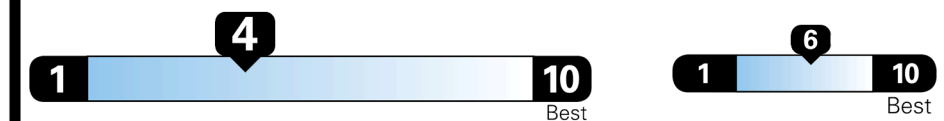

Fuel Economy & Greenhouse Gas Rating (tailpipe only) Smog Rating (tailpipe only)

This vehicle emits 428 grams CO₂ per mile. The best emits 0 grams per mile (tailpipe only). Producing and distributing fuel also create emissions; learn more at fueleconomy.gov.

Actual results will vary for many reasons, including driving conditions and how you drive and maintain your vehicle. The average new vehicle gets 29 MPG and costs $8,500 to fuel over 5 years. Cost estimates are based on 15,000 miles per year at $ 3.30 per gallon. MPGe is miles per gasoline gallon equivalent. Vehicle emissions are a significant cause of climate change and smog.

fueleconomy.gov

Calculate personalized estimates and compare vehicles