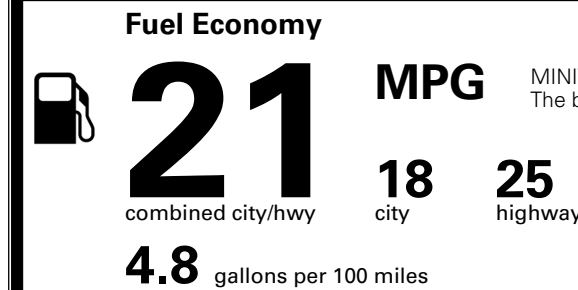

EPA DOT Fuel Economy and Environment

Gasoline Vehicle

MINIVANS range from 20 to 83 MPG. The best vehicle rates 146 MPGe.

You spend
$3,250
more in fuel costs
over 5 years
compared to the
average new vehicle.

Annual fuel cost
$2,350