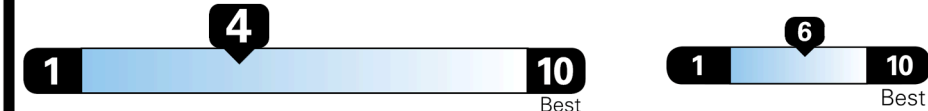

Fuel Economy & Greenhouse Gas Rating (tailpipe only) Smog Rating (tailpipe only)

This vehicle emits 428 grams CO₂ per mile. The best emits 0 grams per mile (tailpipe only). Producing and distributing fuel also create emissions; learn more at fueleconomy.gov.

Actual results will vary for many reasons, including driving conditions and how you drive and maintain your vehicle. The average new vehicle gets 29 MPG and costs $8,500 to fuel over 5 years. Cost estimates are based on 15,000 miles per year at $ 3.30 per gallon. MPGe is miles per gasoline gallon equivalent. Vehicle emissions are a significant cause of climate change and smog.

fueleconomy.gov

Calculate personalized estimates and compare vehicles