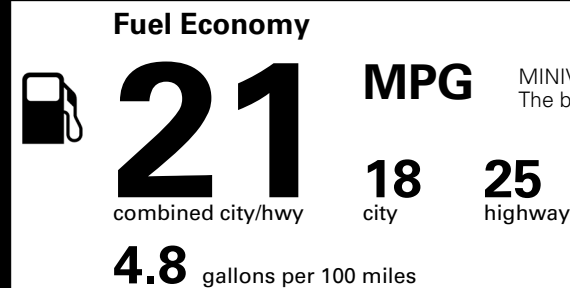

EPA DOT Fuel Economy and Environment

Gasoline Vehicle

MINIVANS range from 20 to 83 MPG. The best vehicle rates 146 MPGe.

You spend **$3,250** more in fuel costs over 5 years compared to the average new vehicle.

Annual fuel cost **$2,350**