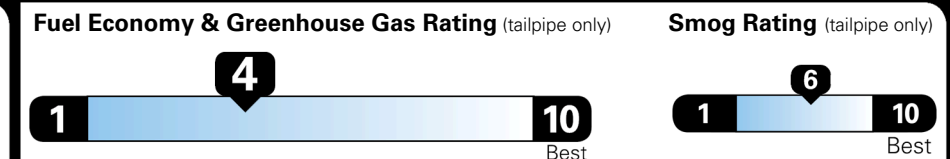

This vehicle emits 428 grams CO₂ per mile. The best emits 0 grams per mile (tailpipe only). Producing and distributing fuel also create emissions; learn more at fueleconomy.gov.

Actual results will vary for many reasons, including driving conditions and how you drive and maintain your vehicle. The average new vehicle gets 29 MPG and costs $8,500 to fuel over 5 years. Cost estimates are based on 15,000 miles per year at $ 3.30 per gallon. MPGe is miles per gasoline gallon equivalent. Vehicle emissions are a significant cause of climate change and smog.

fueleconomy.gov

Calculate personalized estimates and compare vehicles

GOVERNMENT 5-STAR SAFETY RATINGS

PARTS CONTENT INFORMATION

Overall Vehicle Score		Not Rated
Frontal	Driver	★★★★★
Crash	Passenger	★★★★
Side	Front seat	Not Rated
Crash	Rear seat	Not Rated
Rollover		★★★★

FOR VEHICLES IN THIS CAR LINE U.S./CANADIAN PARTS CONTENT: 2 %
MAJOR SOURCES OF FOREIGN PARTS: KOREA: 95%

NOTE: PARTS CONTENT DOES NOT INCLUDE FINAL ASSEMBLY, DISTRIBUTION, OR OTHER NON-PARTS COSTS.

FOR THIS VEHICLE FINAL ASSEMBLY POINT: GWANGMYEONG, KOREA

COUNTRY OF ORIGIN
ENGINE (MOTOR): KOREA
TRANSMISSION: KOREA

Star ratings range from 1 to 5 stars (★★★★★) with 5 being the highest. Source: National Highway Traffic Safety Administration (NHTSA). www.safercar.gov or 1-888-327-4236

Manufacturer's suggested retail price includes Manufacturer's recommended pre-delivery service. License and title fees, state and local taxes and other dealer installed options and accessories are not included in the manufacturer's suggested retail price.