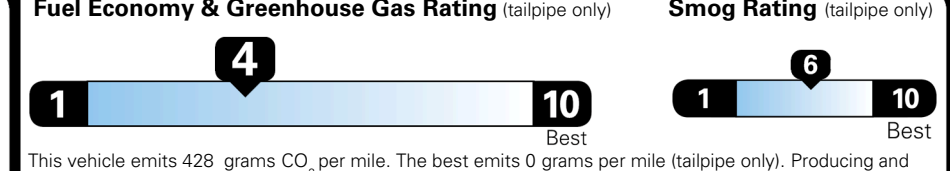

\$495.00
 \$120.00
 \$285.00
 \$65.00
 \$160.00
 \$80.00

MSRP INCLUDING OPTIONS

\$ 42,795.00

INLAND FREIGHT AND HANDLING

\$ 1,545.00

TOTAL MANUFACTURER'S SUGGESTED RETAIL PRICE ▶

\$ 44,340.00

TOTAL ADDITIONAL WEIGHT: 18.7

EPA DOT Fuel Economy and Environment

Gasoline Vehicle

You spend \$3,250 more in fuel costs over 5 years compared to the average new vehicle.

Annual fuel cost \$2,350

Actual results will vary for many reasons, including driving conditions and how you drive and maintain your vehicle. The average new vehicle gets 29 MPG and costs \$8,500 to fuel over 5 years. Cost estimates are based on 15,000 miles per year at \$ 3.30 per gallon. MPGe is miles per gasoline gallon equivalent. Vehicle emissions are a significant cause of climate change and smog.