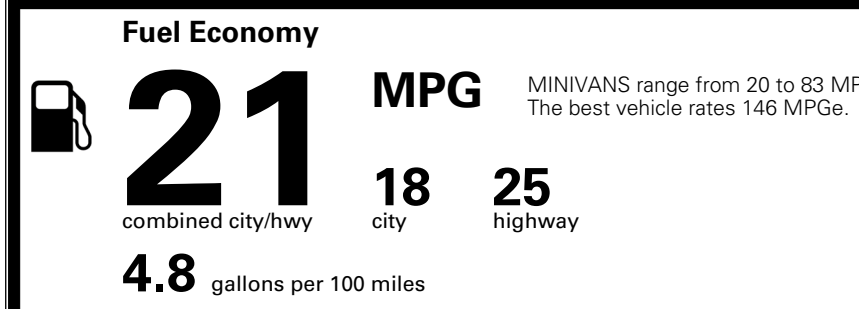

\$495.00
 \$120.00
 \$285.00
 \$65.00
 \$160.00
 \$80.00

MSRP INCLUDING OPTIONS

\$ 42,795.00

INLAND FREIGHT AND HANDLING

\$ 1,545.00

TOTAL MANUFACTURER'S SUGGESTED RETAIL PRICE ▶

\$ 44,340.00

TOTAL ADDITIONAL WEIGHT: 18.7

EPA DOT Fuel Economy and Environment

Gasoline Vehicle

You spend \$3,250 more in fuel costs over 5 years compared to the average new vehicle.

Annual fuel cost \$2,350

Actual results will vary for many reasons, including driving conditions and how you drive and maintain your vehicle. The average new vehicle gets 29 MPG and costs \$8,500 to fuel over 5 years. Cost estimates are based on 15,000 miles per year at \$ 3.30 per gallon. MPGe is miles per gasoline gallon equivalent. Vehicle emissions are a significant cause of climate change and smog.