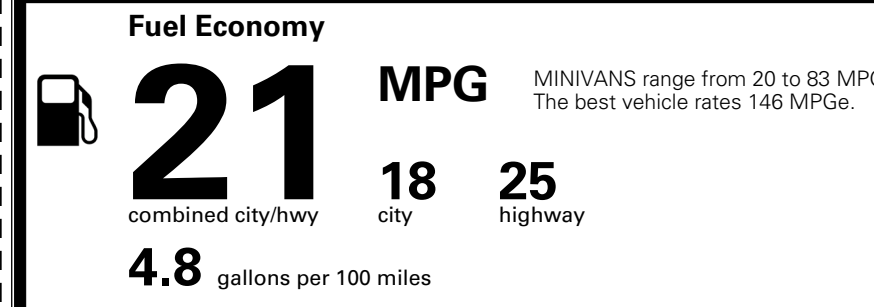

MSRP INCLUDING OPTIONS \$ 42,770.00

INLAND FREIGHT AND HANDLING \$ 1,545.00

TOTAL MANUFACTURER'S SUGGESTED RETAIL PRICE ▶ \$ 44,315.00

TOTAL ADDITIONAL WEIGHT: 12.8

EPA DOT Fuel Economy and Environment

Gasoline Vehicle