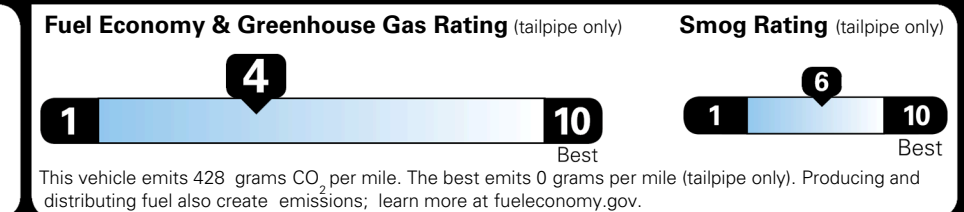

Actual results will vary for many reasons, including driving conditions and how you drive and maintain your vehicle. The average new vehicle gets 29 MPG and costs $8,500 to fuel over 5 years. Cost estimates are based on 15,000 miles per year at $ 3.30 per gallon. MPGe is miles per gasoline gallon equivalent. Vehicle emissions are a significant cause of climate change and smog.

fueleconomy.gov
Calculate personalized estimates and compare vehicles

Smartphone QR Code

GOVERNMENT 5-STAR SAFETY RATINGS

Overall Vehicle Score		Not Rated
Based on the combined rating of frontal, side and rollover. Should ONLY be compared to other vehicles of similar size and weight.		
Frontal	Driver	★★★★★
Crash	Passenger	★★★★
Based on the risk of injury in a frontal impact. Should ONLY be compared to other vehicles of similar size and weight.		
Side	Front seat	Not Rated
Crash	Rear seat	Not Rated
Star ratings based on the risk of injury in a side impact.		
Rollover		★★★★
Star ratings based on the risk of rollover in a single-vehicle crash.		

Star ratings range from 1 to 5 stars (★★★★★) with 5 being the highest.
Source: National Highway Traffic Safety Administration (NHTSA).
www.safercar.gov or 1-888-327-4236

Manufacturer's suggested retail price includes Manufacturer's recommended pre-delivery service. License and title fees, state and local taxes and other dealer installed options and accessories are not included in the manufacturer's suggested retail price.

PARTS CONTENT INFORMATION

FOR VEHICLES IN THIS CAR LINE U.S./CANADIAN PARTS CONTENT: 2 %

MAJOR SOURCES OF FOREIGN PARTS: KOREA: 95%

NOTE: PARTS CONTENT DOES NOT INCLUDE FINAL ASSEMBLY, DISTRIBUTION, OR OTHER NON-PARTS COSTS.

FOR THIS VEHICLE FINAL ASSEMBLY POINT: GWANGMYEONG, KOREA

COUNTRY OF ORIGIN ENGINE (MOTOR): KOREA
TRANSMISSION: KOREA