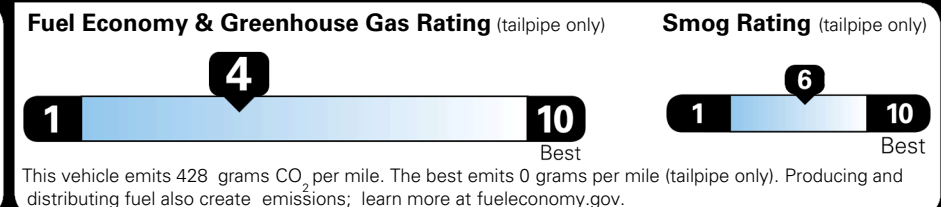

Actual results will vary for many reasons, including driving conditions and how you drive and maintain your vehicle. The average new vehicle gets 29 MPG and costs $8,500 to fuel over 5 years. Cost estimates are based on 15,000 miles per year at $ 3.30 per gallon. MPGe is miles per gasoline gallon equivalent. Vehicle emissions are a significant cause of climate change and smog.

fueleconomy.gov

Calculate personalized estimates and compare vehicles

GOVERNMENT 5-STAR SAFETY RATINGS

Overall Vehicle Score		Not Rated
Frontal	Driver	★★★★★
Crash	Passenger	★★★★
Side	Front seat	Not Rated
Crash	Rear seat	Not Rated
Rollover		★★★★

Star ratings range from 1 to 5 stars (★★★★★) with 5 being the highest. Source: National Highway Traffic Safety Administration (NHTSA). www.safercar.gov or 1-888-327-4236

Manufacturer's suggested retail price includes Manufacturer's recommended pre-delivery service. License and title fees, state and local taxes and other dealer installed options and accessories are not included in the manufacturer's suggested retail price.

PARTS CONTENT INFORMATION

FOR VEHICLES IN THIS CAR LINE U.S./CANADIAN PARTS CONTENT: 2 %

MAJOR SOURCES OF FOREIGN PARTS: KOREA: 95%

NOTE: PARTS CONTENT DOES NOT INCLUDE FINAL ASSEMBLY, DISTRIBUTION, OR OTHER NON-PARTS COSTS.

FOR THIS VEHICLE FINAL ASSEMBLY POINT: GWANGMYEONG, KOREA

COUNTRY OF ORIGIN ENGINE (MOTOR):

TRANSMISSION: KOREA