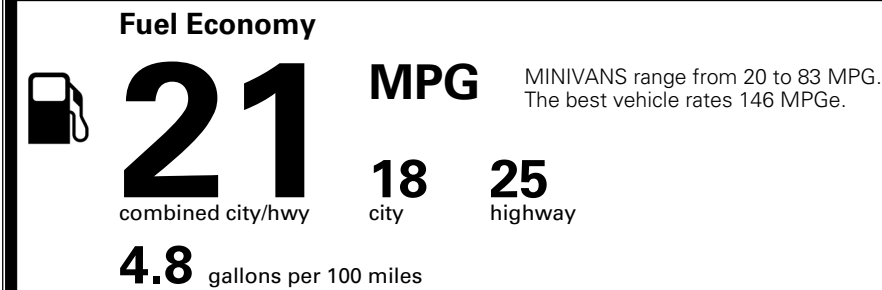

\$495.00
 \$285.00
 \$400.00

MSRP INCLUDING OPTIONS \$ 42,770.00

INLAND FREIGHT AND HANDLING \$ 1,545.00

TOTAL MANUFACTURER'S SUGGESTED RETAIL PRICE ▶ \$ 44,315.00

TOTAL ADDITIONAL WEIGHT: 12.8

EPA DOT Fuel Economy and Environment