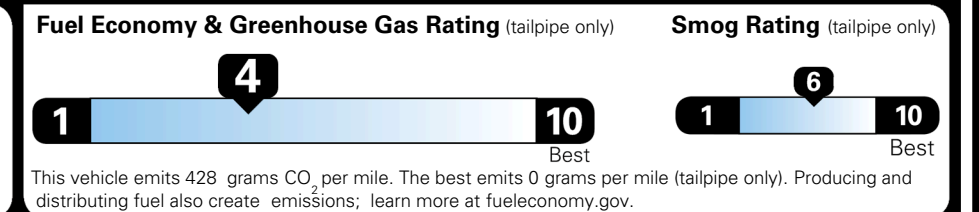

Actual results will vary for many reasons, including driving conditions and how you drive and maintain your vehicle. The average new vehicle gets 29 MPG and costs $8,500 to fuel over 5 years. Cost estimates are based on 15,000 miles per year at $ 3.30 per gallon. MPGe is miles per gasoline gallon equivalent. Vehicle emissions are a significant cause of climate change and smog.

fueleconomy.gov
Calculate personalized estimates and compare vehicles

Smartphone QR Code

GOVERNMENT 5-STAR SAFETY RATINGS

Overall Vehicle Score	Not Rated
Based on the combined rating of frontal, side and rollover. Should ONLY be compared to other vehicles of similar size and weight.	
Frontal	Driver ★ ★ ★ ★ ★
Crash	Passenger ★ ★ ★ ★
Based on the risk of injury in a frontal impact. Should ONLY be compared to other vehicles of similar size and weight.	
Side	Front seat Not Rated
Crash	Rear seat Not Rated
Star ratings based on the risk of injury in a side impact.	
Rollover	★ ★ ★ ★
Star ratings based on the risk of rollover in a single-vehicle crash.	

Star ratings range from 1 to 5 stars (★★★★★) with 5 being the highest.
Source: National Highway Traffic Safety Administration (NHTSA).
www.safercar.gov or 1-888-327-4236

Manufacturer's suggested retail price includes Manufacturer's recommended pre-delivery service. License and title fees, state and local taxes and other dealer installed options and accessories are not included in the manufacturer's suggested retail price.

PARTS CONTENT INFORMATION

FOR VEHICLES IN THIS CAR LINE U.S./CANADIAN PARTS CONTENT: 2 %

MAJOR SOURCES OF FOREIGN PARTS: KOREA: 95%

NOTE: PARTS CONTENT DOES NOT INCLUDE FINAL ASSEMBLY, DISTRIBUTION, OR OTHER NON-PARTS COSTS.

FOR THIS VEHICLE FINAL ASSEMBLY POINT: GWANGMYEONG, KOREA

COUNTRY OF ORIGIN ENGINE (MOTOR): KOREA

TRANSMISSION: KOREA