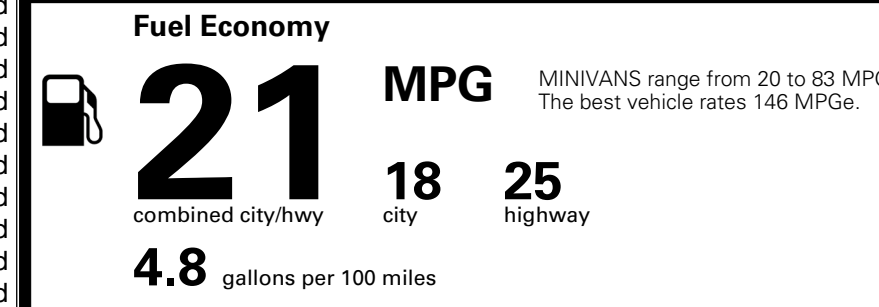

EPA DOT Fuel Economy and Environment

Gasoline Vehicle

You spend $3,250
more in fuel costs over 5 years compared to the average new vehicle.

Annual fuel cost $2,350