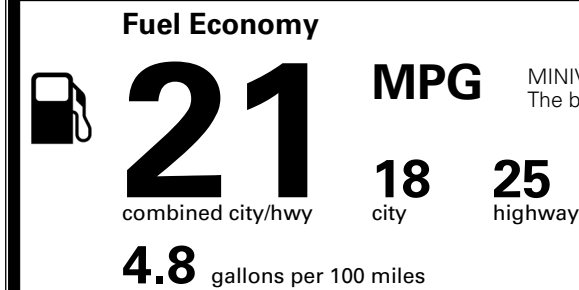

\$495.00
 \$285.00
 \$400.00

MSRP INCLUDING OPTIONS

\$ 42,770.00

INLAND FREIGHT AND HANDLING

\$ 1,545.00

TOTAL MANUFACTURER'S SUGGESTED RETAIL PRICE ▶

\$ 44,315.00

TOTAL ADDITIONAL WEIGHT: 12.8

EPA DOT Fuel Economy and Environment

Gasoline Vehicle

MINIVANS range from 20 to 83 MPG. The best vehicle rates 146 MPGe.

You spend \$3,250 more in fuel costs over 5 years compared to the average new vehicle.