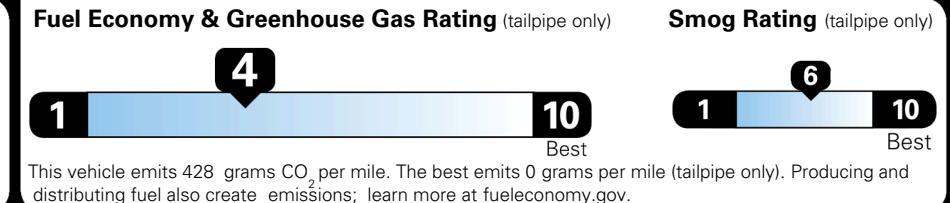

Actual results will vary for many reasons, including driving conditions and how you drive and maintain your vehicle. The average new vehicle gets 29 MPG and costs $8,500 to fuel over 5 years. Cost estimates are based on 15,000 miles per year at $ 3.30 per gallon. MPGe is miles per gasoline gallon equivalent. Vehicle emissions are a significant cause of climate change and smog.

fueleconomy.gov

Calculate personalized estimates and compare vehicles

GOVERNMENT 5-STAR SAFETY RATINGS

PARTS CONTENT INFORMATION

Overall Vehicle Score		Not Rated
Frontal	Driver	★★★★★
Crash	Passenger	★★★★
Side	Front seat	Not Rated
Crash	Rear seat	Not Rated
Rollover		★★★★

Based on the combined rating of frontal, side and rollover. Should ONLY be compared to other vehicles of similar size and weight.

Based on the risk of injury in a frontal impact. Should ONLY be compared to other vehicles of similar size and weight.

Star ratings based on the risk of injury in a side impact.

Star ratings based on the risk of rollover in a single-vehicle crash.

FOR VEHICLES IN THIS CAR LINE U.S./CANADIAN PARTS CONTENT: 2 %

MAJOR SOURCES OF FOREIGN PARTS: KOREA: 95%

NOTE: PARTS CONTENT DOES NOT INCLUDE FINAL ASSEMBLY, DISTRIBUTION, OR OTHER NON-PARTS COSTS.

FOR THIS VEHICLE FINAL ASSEMBLY POINT: GWANGMYEONG, KOREA

COUNTRY OF ORIGIN ENGINE (MOTOR): KOREA
TRANSMISSION: KOREA

Star ratings range from 1 to 5 stars (★★★★★) with 5 being the highest.
Source: National Highway Traffic Safety Administration (NHTSA).
www.safercar.gov or 1-888-327-4236

Manufacturer's suggested retail price includes Manufacturer's recommended pre-delivery service. License and title fees, state and local taxes and other dealer installed options and accessories are not included in the manufacturer's suggested retail price.