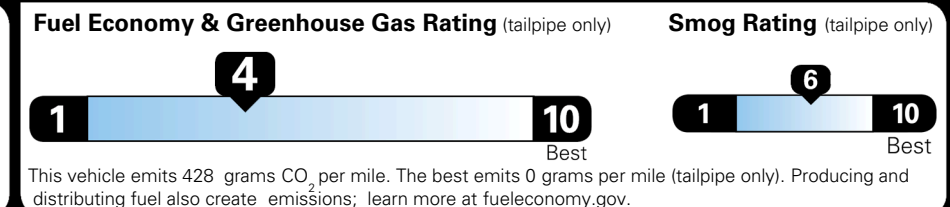

You spend $3,250 more in fuel costs over 5 years compared to the average new vehicle.

Annual fuel cost $2,350